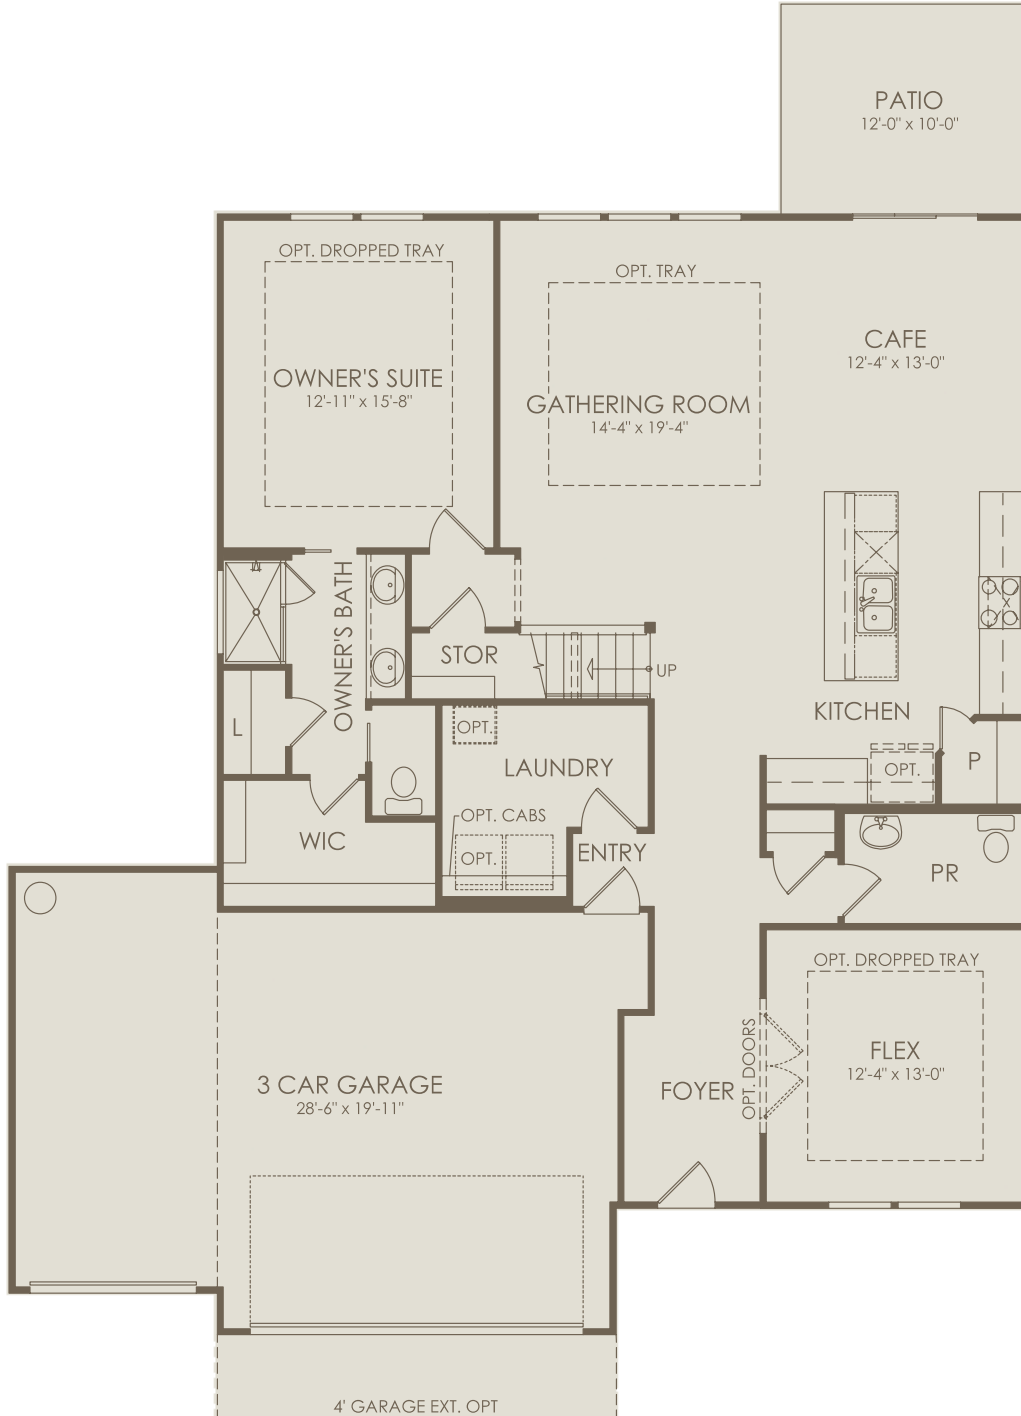

Floor 1

Options not selected include : Shower at Bath 3, Bedroom 5 with Bath 3, Pocket Sliding Glass Door at Gathering Room, Kitchen Layout 4, Owner's Bath 3, Owner's Bath 6, Covered Lanai, Bath 4

For this application, the company does not warrant or assume any legal liability or responsibility for the accuracy, completeness, or usefulness of any information, apparatus, product, or process disclosed. Base floor plan subject to change based on elevation selected.

Floor 2

Options not selected include : Shower at Bath 3, Bedroom 5 with Bath 3, Pocket Sliding Glass Door at Gathering Room, Kitchen Layout 4, Owner's Bath 3, Owner's Bath 6, Covered Lanai, Bath 4

For this application, the company does not warrant or assume any legal liability or responsibility for the accuracy, completeness, or usefulness of any information, apparatus, product, or process disclosed. Base floor plan subject to change based on elevation selected.