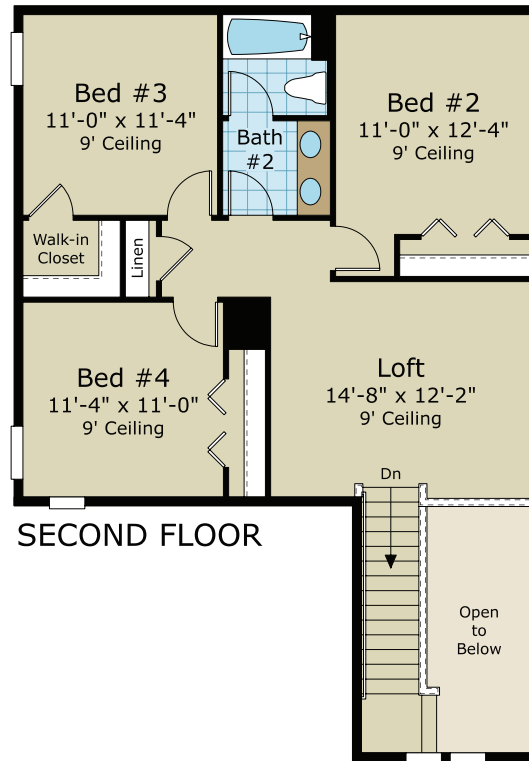

MODERN PRAIRIE ELEVATION #6

THE HERNANDO

FROM THE ASPIRATION COLLECTION
AT CROSSWINDS

FIRST FLOOR

SECOND FLOOR

4 BEDROOMS, 2 ½ BATHS, LOFT AND 2-CAR GARAGE
LIVING AREA: 2,204 SQ. FT.

MODERN FARMHOUSE ELEVATION #1

MODERN COASTAL ELEVATION #4

Illustrations are artists concepts. Actual colors may vary from what is seen on brochure. Dimensions and square footage are approximate. Builder reserves the right to modify floor plans, elevations, colors and materials without notice. Actual areas may vary with construction. Certain items shown are for conception only and may not be included as standard. See standard features for more information. Floor plan shown is for the Modern Farmhouse Elevation; other elevations may vary floor plan slightly. Marketed Exclusively by Providence Realty LLC. NOT TO SCALE. © Copyright 2023 Providence Homes, Inc. - ALL RIGHTS RESERVED. CGC053640. 08/01/23