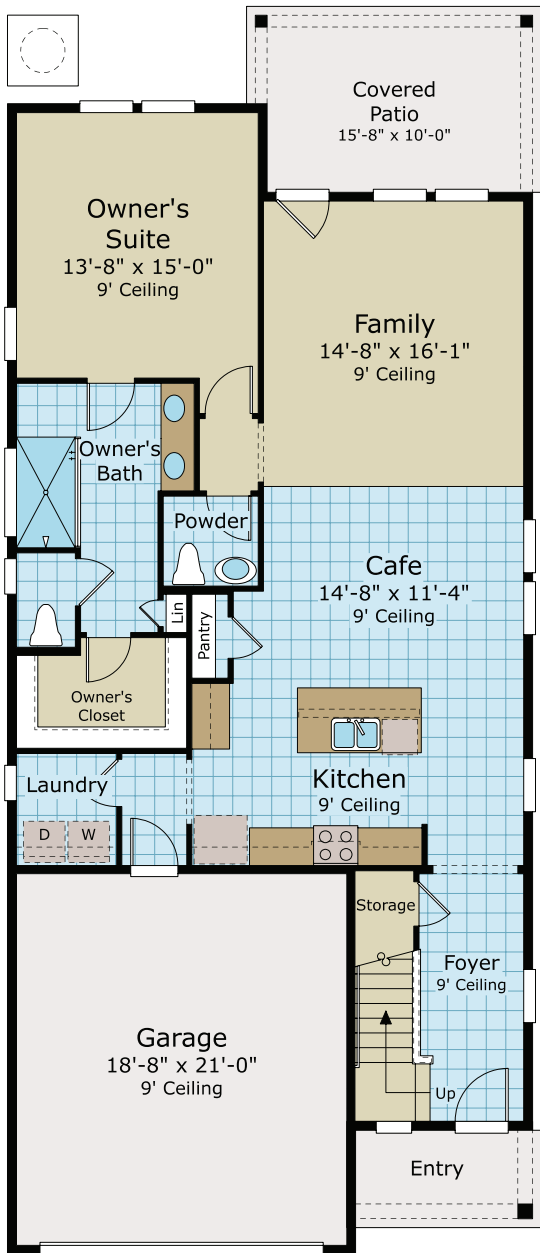

MODERN PRAIRIE ELEVATION #6

THE HERNANDO

FROM THE ASPIRATION COLLECTION
AT CROSSWINDS

FIRST FLOOR

SECOND FLOOR

4 BEDROOMS, 2 ½ BATHS, LOFT AND 2-CAR GARAGE
LIVING AREA: 2,204 SQ. FT.

MODERN FARMHOUSE ELEVATION #1

MODERN COASTAL ELEVATION #4

Illustrations are artists concepts. Actual colors may vary from what is seen on brochure. Dimensions and square footage are approximate. Builder reserves the right to modify floor plans, elevations, colors and materials without notice. Actual areas may vary with construction. Certain items shown are for conception only and may not be included as standard. See standard features for more information. Floor plan shown is for the Modern Farmhouse Elevation; other elevations may vary floor plan slightly. Marketed Exclusively by Providence Realty LLC. NOT TO SCALE. © Copyright 2023 Providence Homes, Inc. - ALL RIGHTS RESERVED. CGC053640. 08/01/23