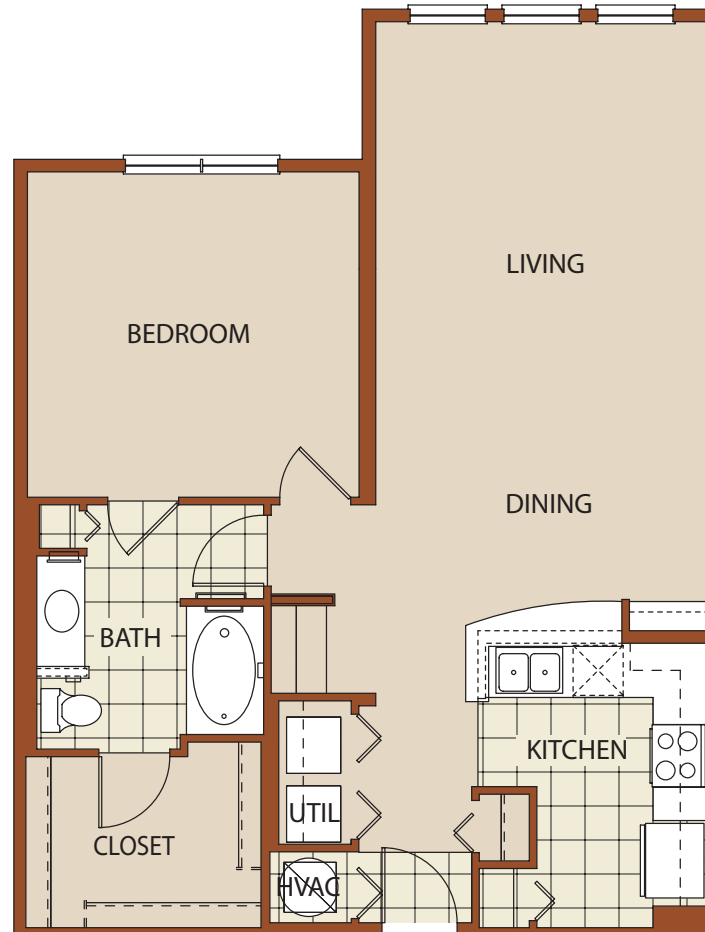

The Florence II

1 BEDROOM • 1 BATH • A/C 948 SQ. FT. • TOTAL 948 SQ.FT.

Exclusive Sales
and Marketing by

Site plans, floor plans and proposed facilities shown are preliminary only and may change without notice or obligation to the Buyer. Artist renderings are for conceptual purposes only and may not be relied upon. Refer to the documents required by Section 718.503, Florida Statutes, to be furnished to each Buyer for final depictions of site plans and floor plans.