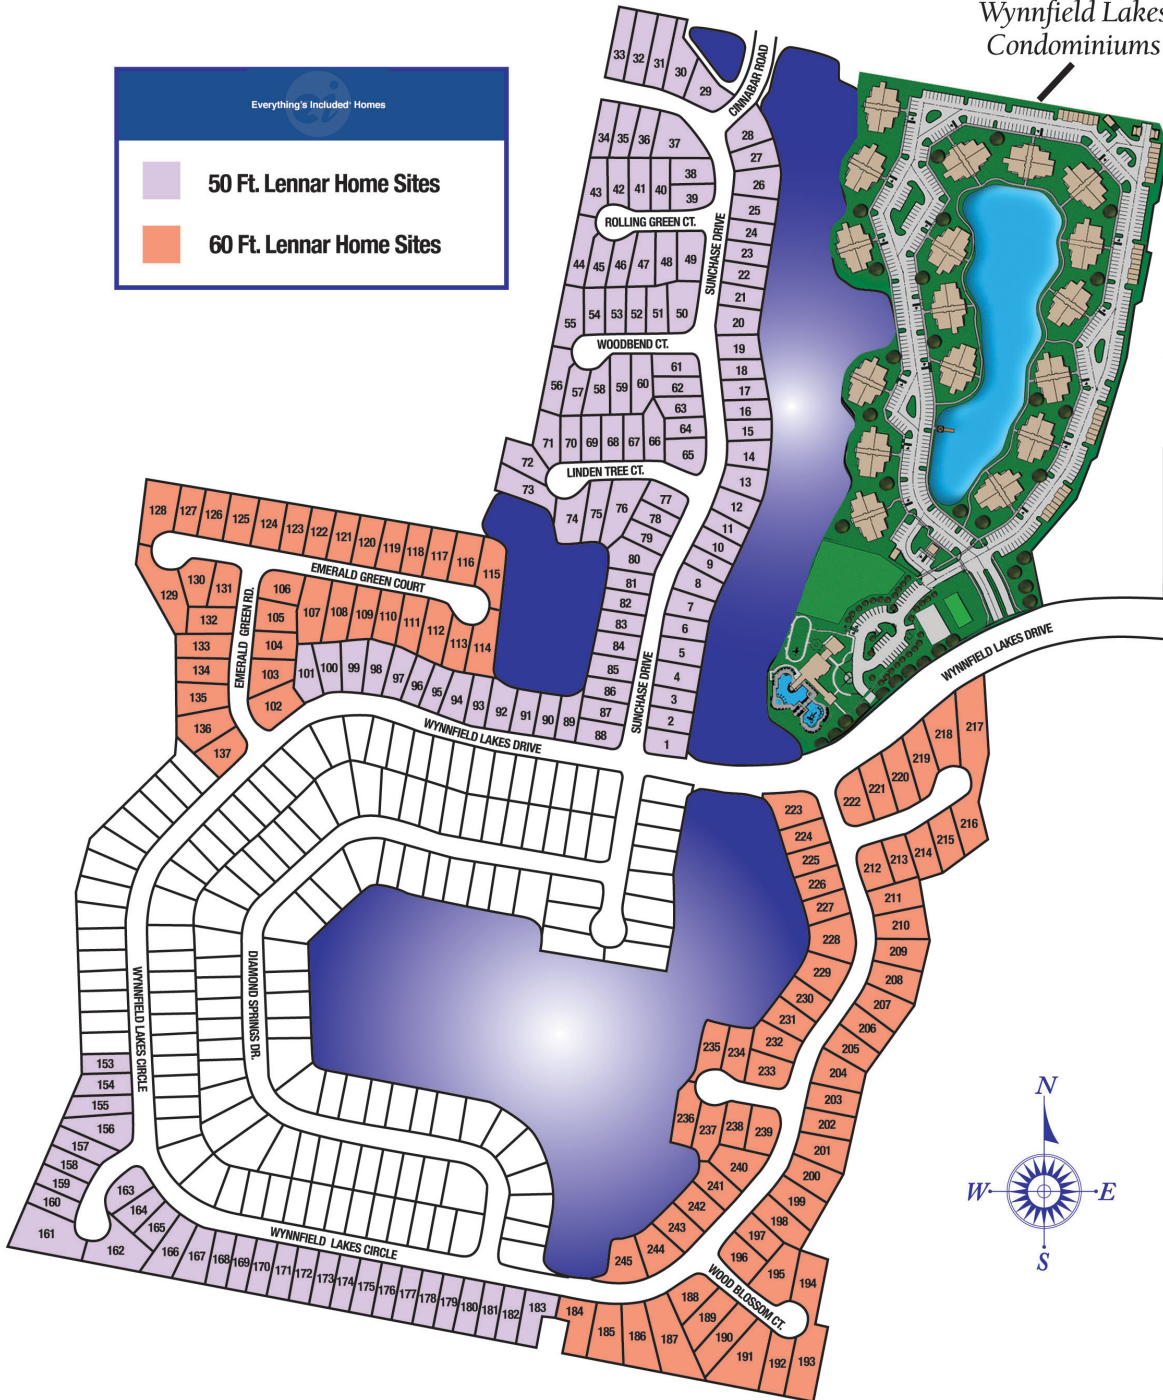

LENNARSM

Quality. Value. Integrity.

The Reserve at
Wynnfield Lakes
Condominiums

Everything's IncludedSM Homes

- 50 Ft. Lennar Home Sites
- 60 Ft. Lennar Home Sites

Kerman Boulevard

CGC 1507526 CBC 056801

WYNNFIELD LAKES COMMUNITY SITE PLAN