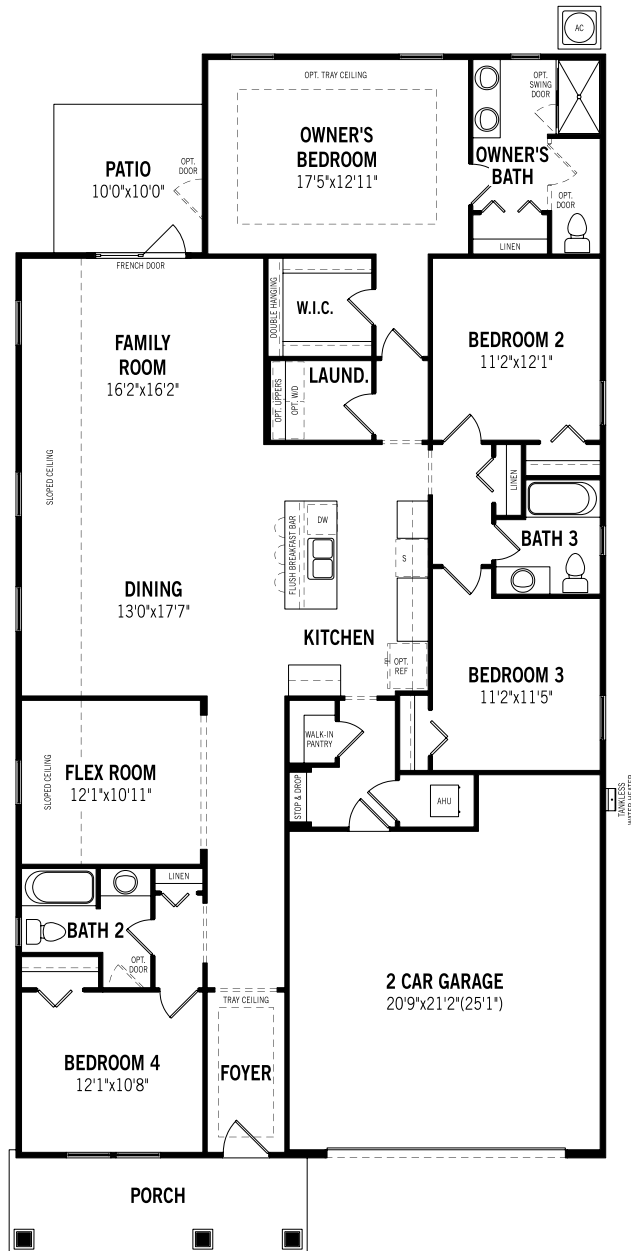

Elm - First Floor

Unselected Options: Covered Lanai, Owner's Bath Oasis, Study in Lieu of Flex Room, Stairs to Opt. Loft

Printed on 1/9/23

Plans and elevations are artist's renderings and may contain options which are not standard on all models. Mattamy Homes reserves the right to make changes to these floorplans, specifications, dimensions and elevations without prior notice. Stated dimensions and square footage are approximate and should not be used as representation of the home's precise or actual size. Square footage of single family homes is generally based upon ANSI Z765-2003 but may vary from time to time and without notice. Square footage of multi-family homes are generally based upon ANSI BOMA Z65.1-1996 but may vary from time to time and without notice.