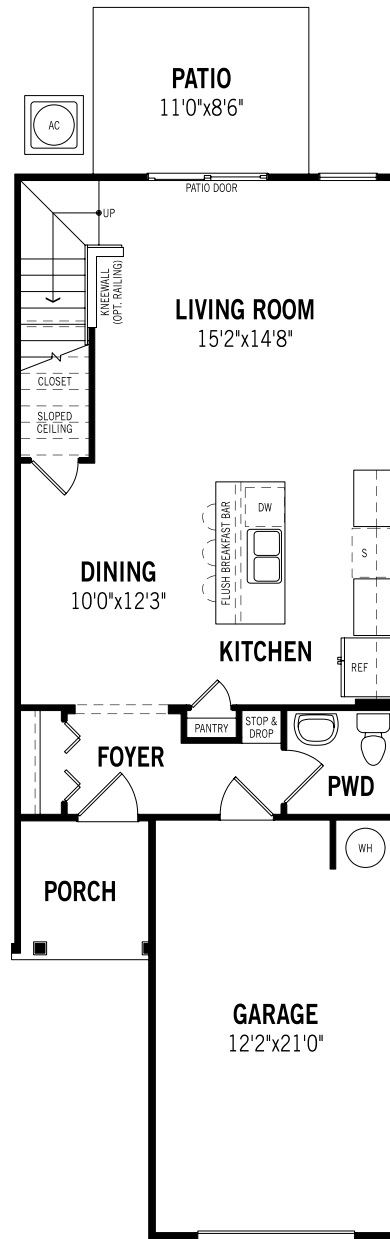

Cove - First Floor

Unselected Options: Covered Lanai

Printed on 1/9/23

Plans and elevations are artist's renderings and may contain options which are not standard on all models. Mattamy Homes reserves the right to make changes to these floorplans, specifications, dimensions and elevations without prior notice. Stated dimensions and square footage are approximate and should not be used as representation of the home's precise or actual size. Square footage of single family homes is generally based upon ANSI Z765-2003 but may vary from time to time and without notice. Square footage of multi-family homes are generally based upon ANSI BOMA Z65.1-1996 but may vary from time to time and without notice.

Cove - Second Floor

Printed on 1/9/23

Plans and elevations are artist's renderings and may contain options which are not standard on all models. Mattamy Homes reserves the right to make changes to these floorplans, specifications, dimensions and elevations without prior notice. Stated dimensions and square footage are approximate and should not be used as representation of the home's precise or actual size. Square footage of single family homes is generally based upon ANSI Z765-2003 but may vary from time to time and without notice. Square footage of multi-family homes are generally based upon ANSI BOMA Z65.1-1996 but may vary from time to time and without notice.