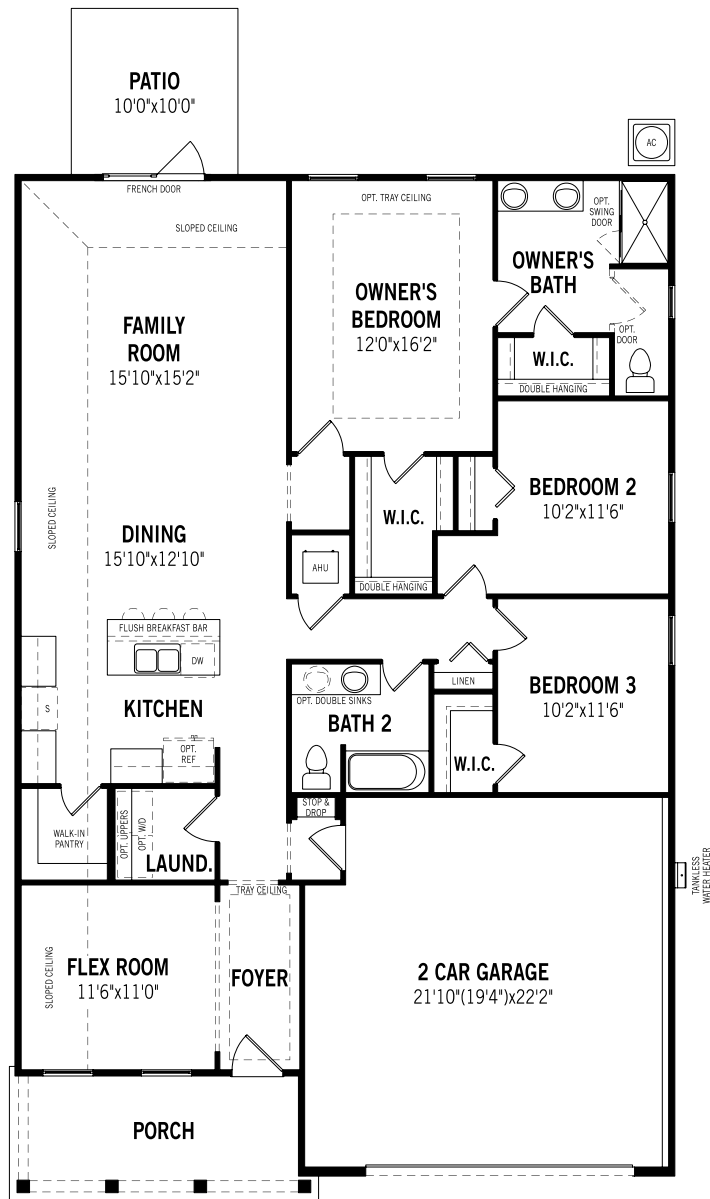

Aspen - First Floor

Unselected Options:

Covered Lanai, Extended Covered Lanai, Study in Lieu of Flex Room, Formal Dining in Lieu of Flex Room, Owner's Bath Oasis

Printed on 1/9/23

Plans and elevations are artist's renderings and may contain options which are not standard on all models. Mattamy Homes reserves the right to make changes to these floorplans, specifications, dimensions and elevations without prior notice. Stated dimensions and square footage are approximate and should not be used as representation of the home's precise or actual size. Square footage of single family homes is generally based upon ANSI Z765-2003 but may vary from time to time and without notice. Square footage of multi-family homes are generally based upon ANSI BOMA Z65.1-1996 but may vary from time to time and without notice.