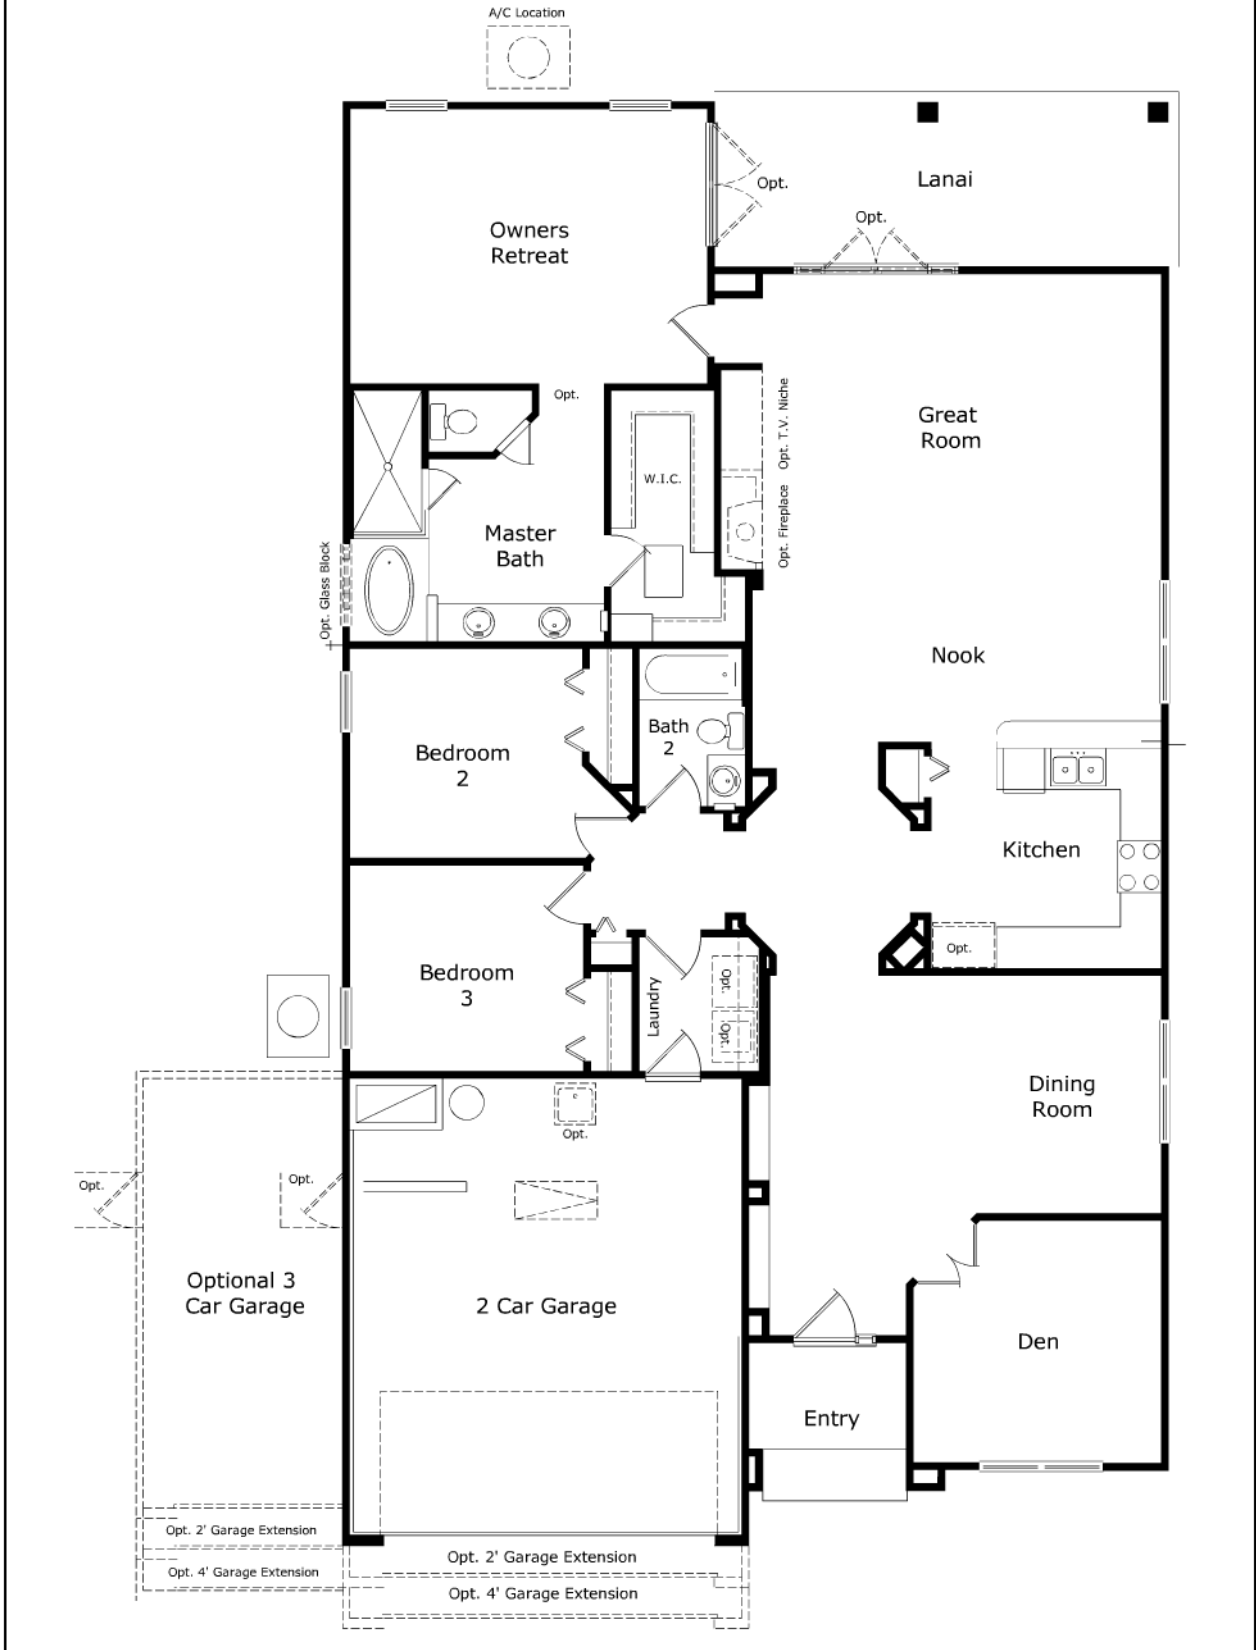

2,061 Square Feet ~ Base Plan: 3 Bedrooms ~ 2 Baths

2,061 Square Feet ~ Base Plan: 3 Bedrooms ~ 2 Baths