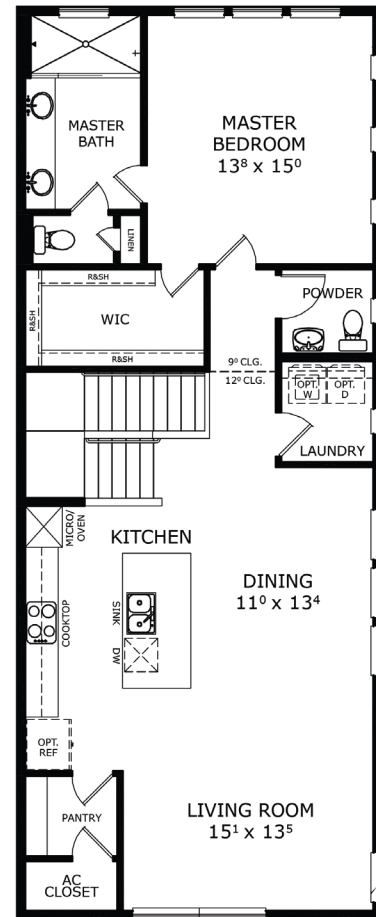

WEST END TOWNHOMES

FLAGLER - 1,846 ft² Floorplan — 3 Bedroom / 2.5 Bath / 2 Car

1st Floor

2nd Floor