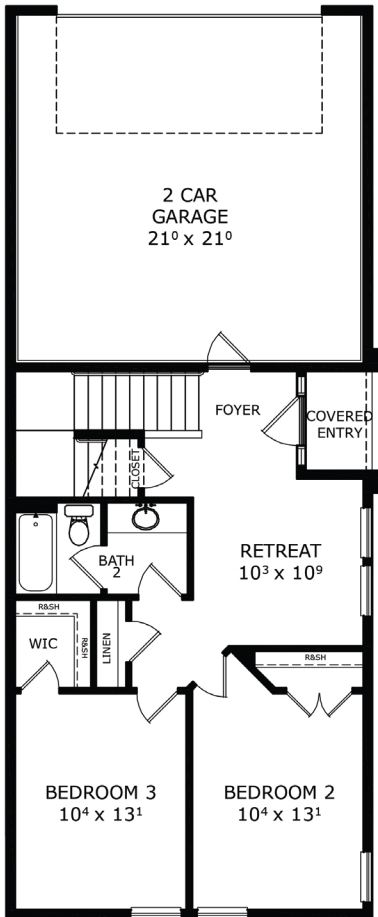

WEST END TOWNHOMES

FLAGLER - 1,846 ft² Floorplan — 3 Bedroom / 2.5 Bath / 2 Car

1st Floor

2nd Floor