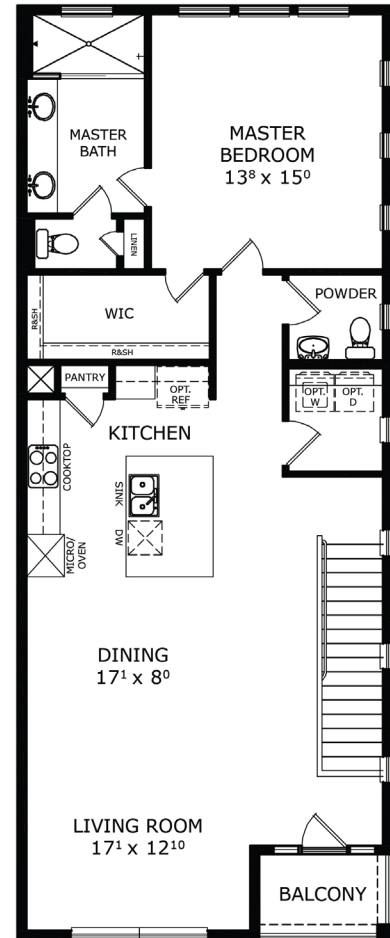

WEST END TOWNHOMES

ELKTON - 1,814 ft² Floorplan — 3 Bedroom / 2.5 Bath / 2 Car

1st Floor

2nd Floor