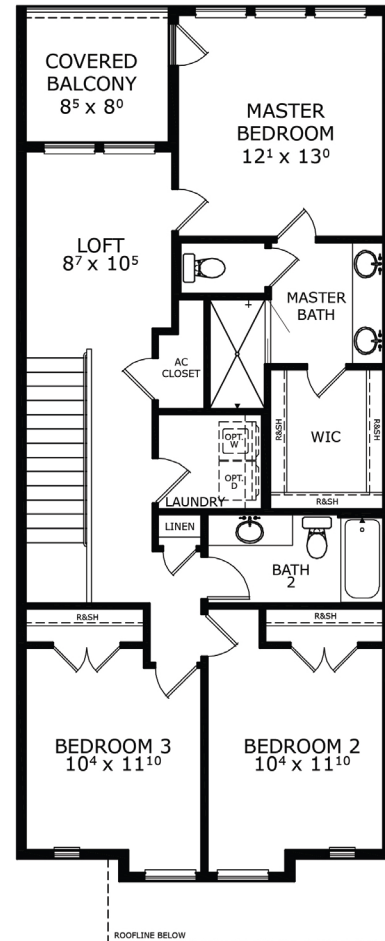

# WEST END TOWNHOMES

**DELEON** - 1,635 ft<sup>2</sup> Floorplan — 3 Bedroom / 2.5 Bath / 2 Car

1st Floor

2nd Floor