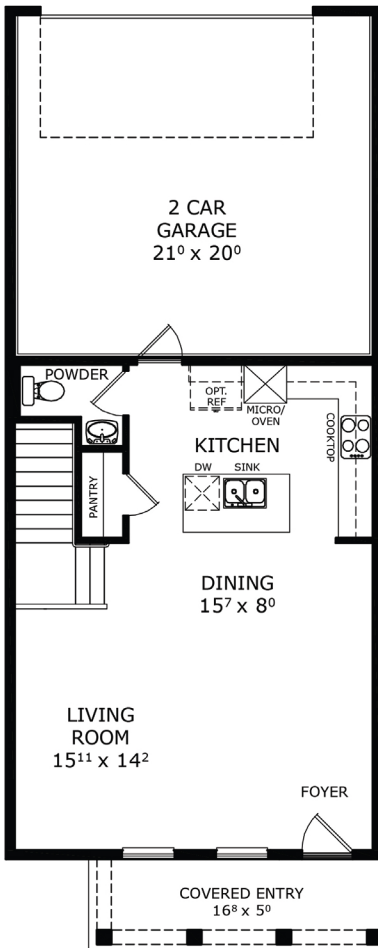

# WEST END TOWNHOMES

**DELEON** - 1,635 ft<sup>2</sup> Floorplan — 3 Bedroom / 2.5 Bath / 2 Car

1st Floor

2nd Floor