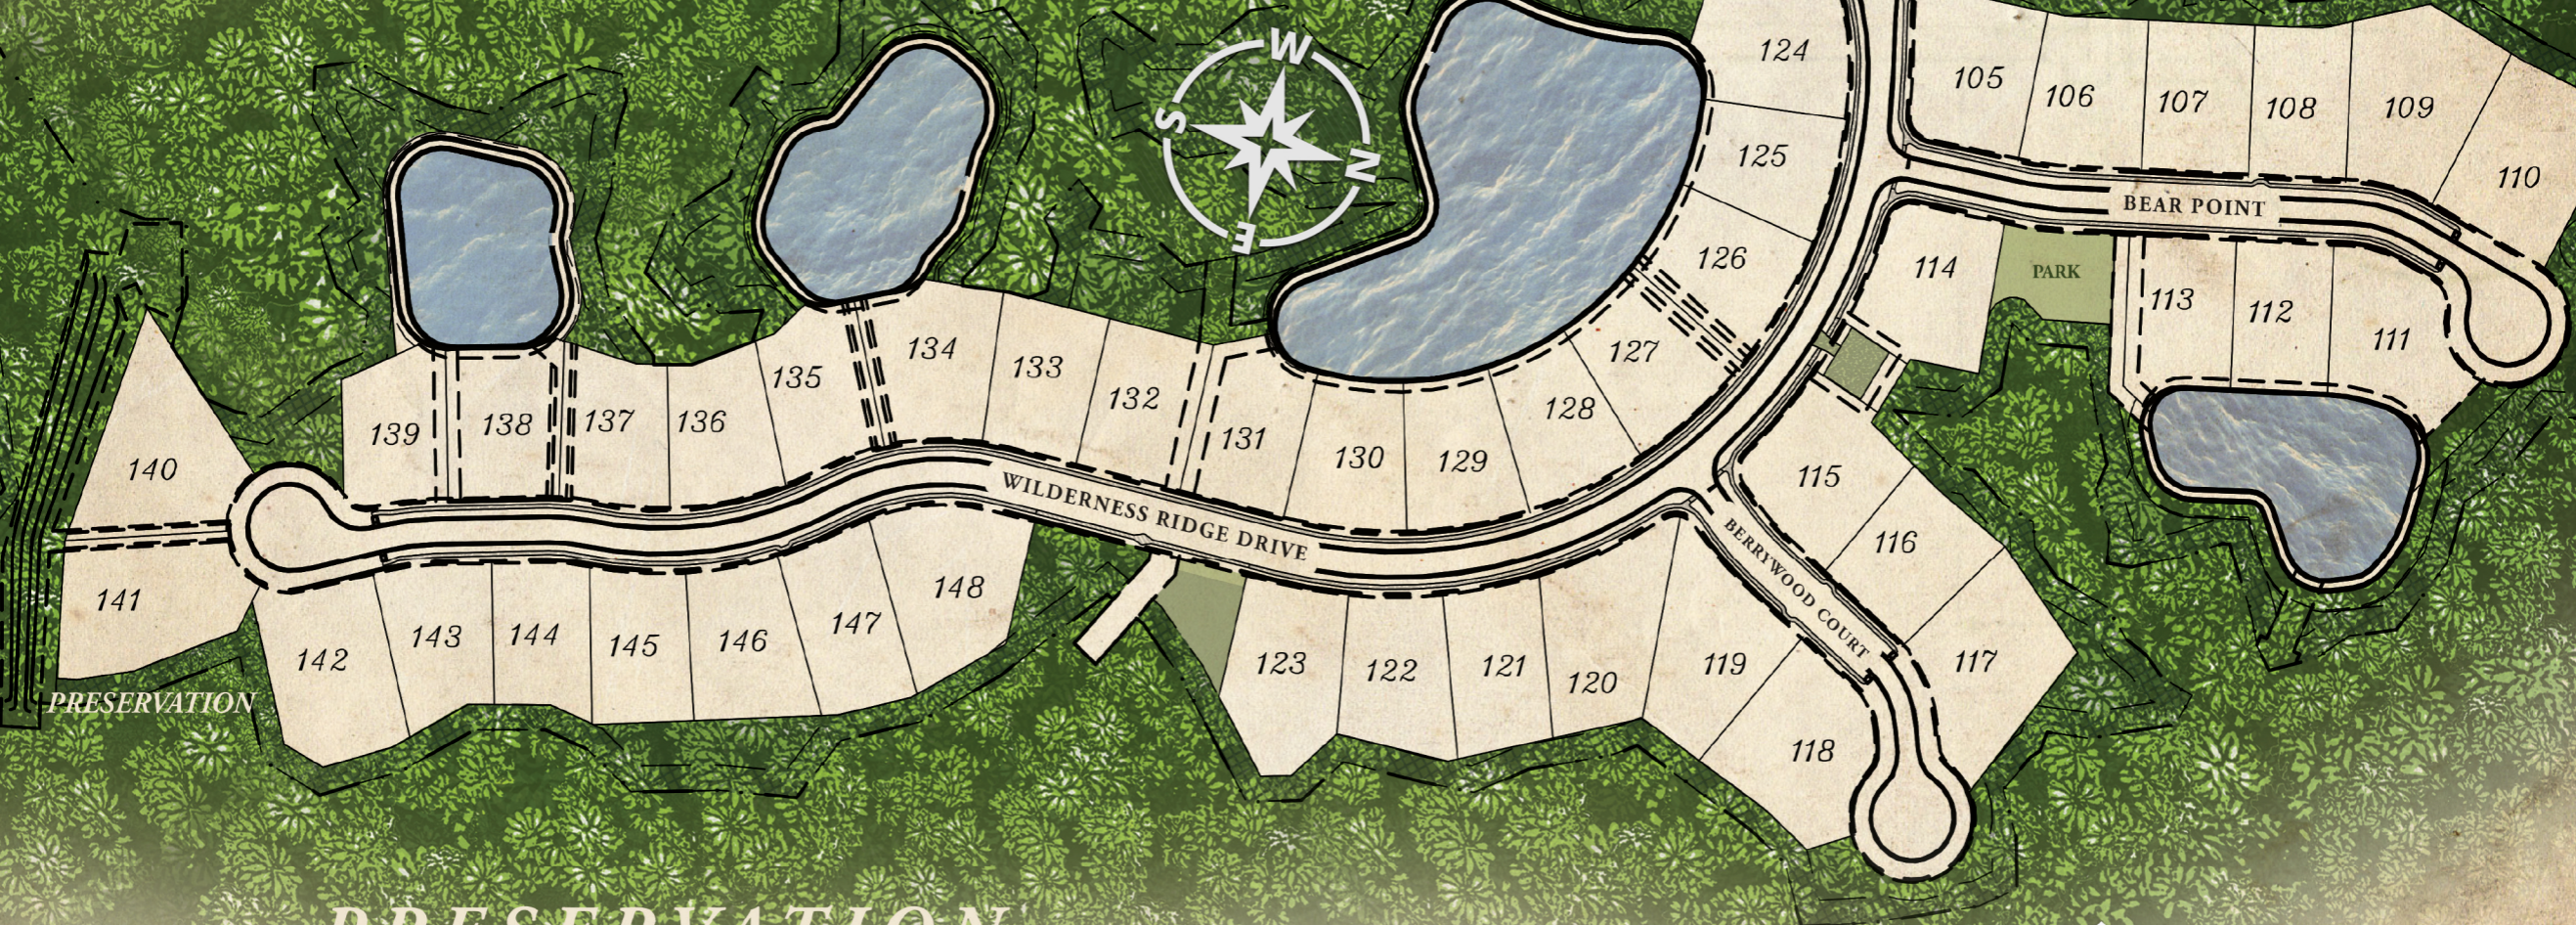

PRESERVATION

PRESERVATION

 a PARC Community

Stunning Homesites Surrounded by Preserve

The Vista at Twenty Mile is a gated neighborhood in Nocatee located in St. Johns County, just West of the intracoastal, approximately four miles from Ponte Vedra Beach.

THE VISTA
AT TWENTY MILE