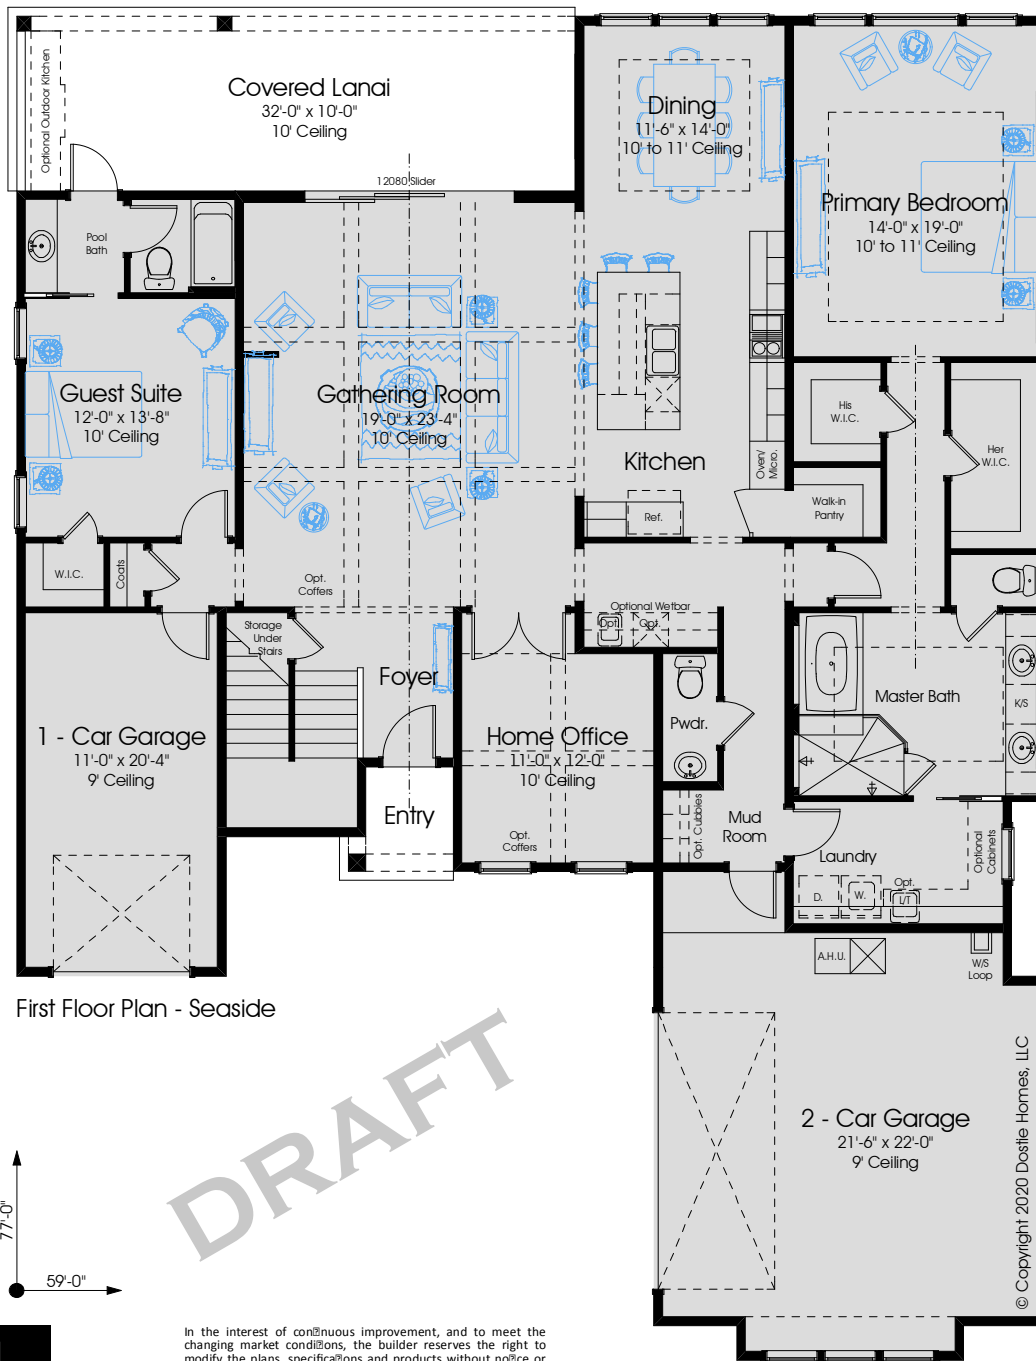

NAPLES 3448

Settler's Collection

4

3.5

3

DRAFT

1st FLOOR A/C:	2391
2nd FLOOR A/C:	1057
TOTAL A/C:	3448
COVERED PORCHES:	352
GARAGES:	802
TOTAL COVERED:	4602