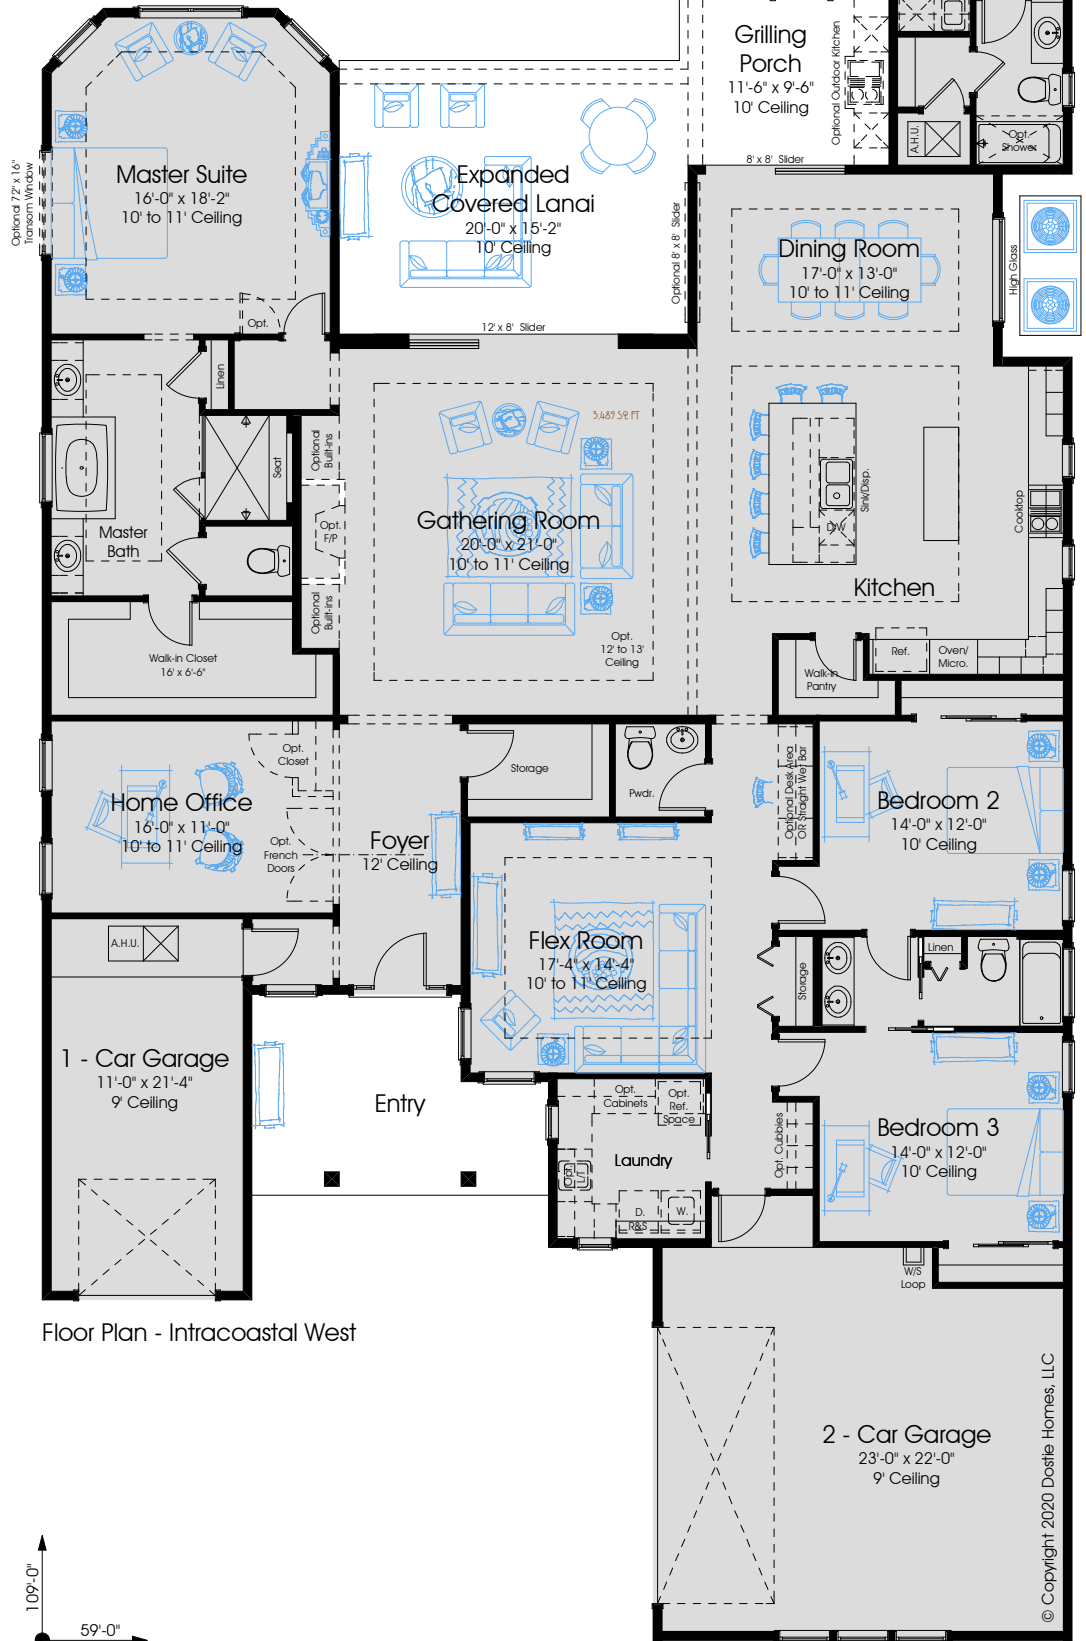

GRAND ACADIA

3490

Settler's Collection

4

3.5

3

Floor Plan - Intracoastal West

1st FLOOR A/C:	3490
2nd FLOOR A/C:	N/A
TOTAL A/C:	3490
COVERED PORCHES:	635
GARAGES:	800
TOTAL COVERED:	4925

© Copyright 2020 Dostie Homes, LLC

"GRAND" ACADIA (Acadia National Park - Bar Harbor, ME)
Includes 47,000 acres of Atlantic coast recreation area primarily on Maine's Mount Desert Island.