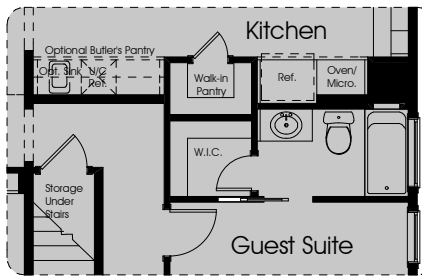

Alternate Kitchen and Guest Bath Layout

1st FLOOR A/C:	2557
2nd FLOOR A/C:	1319
TOTAL A/C:	3876
COVERED PORCHES:	413
GARAGES:	711
TOTAL COVERED:	5000

© Copyright 2020 Dostie Homes, LLC