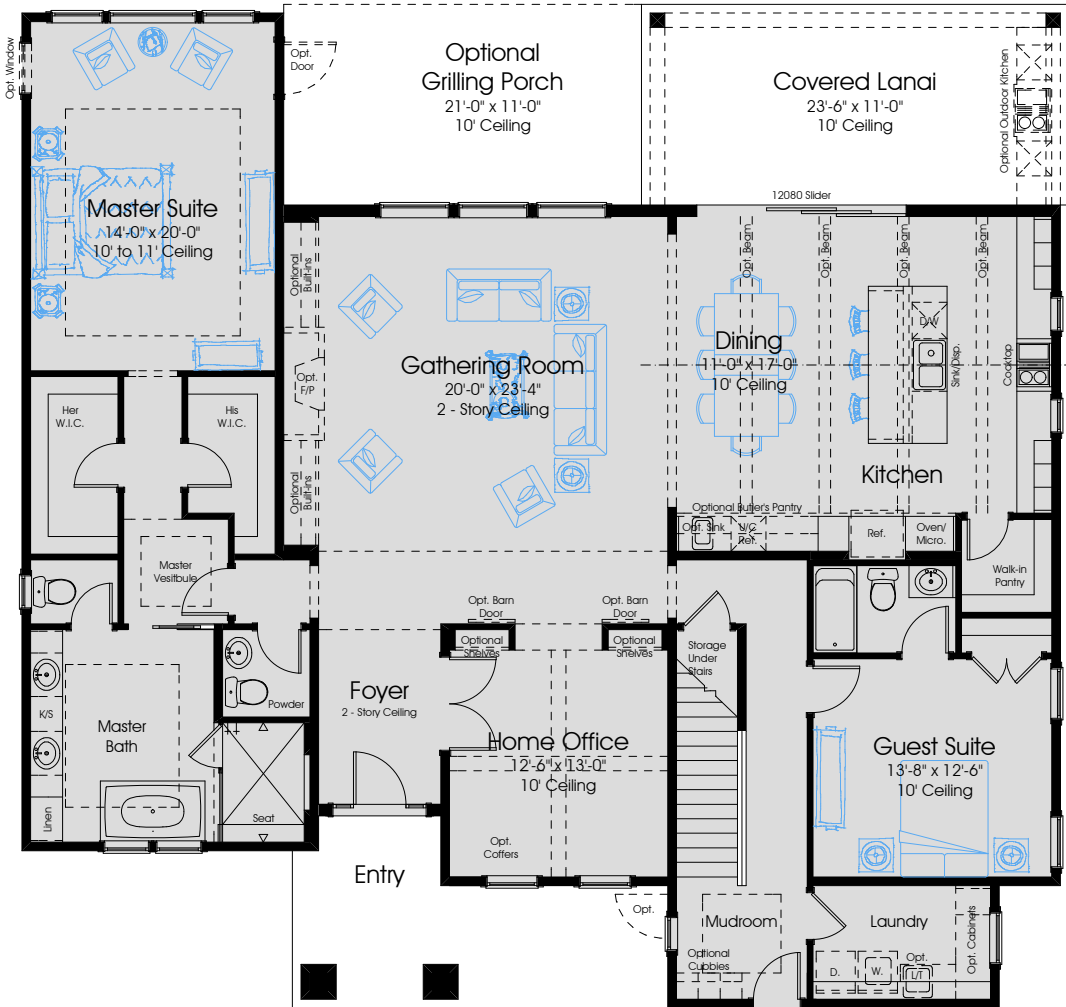

Settler's Collection

CLERMONT 3876

4

3.5

3

Alternate Kitchen and Guest Bath Layout

1st FLOOR A/C:	2557
2nd FLOOR A/C:	1319
TOTAL A/C:	3876
COVERED PORCHES:	413
GARAGES:	711
TOTAL COVERED:	5000

© Copyright 2020 Dostie Homes, LLC