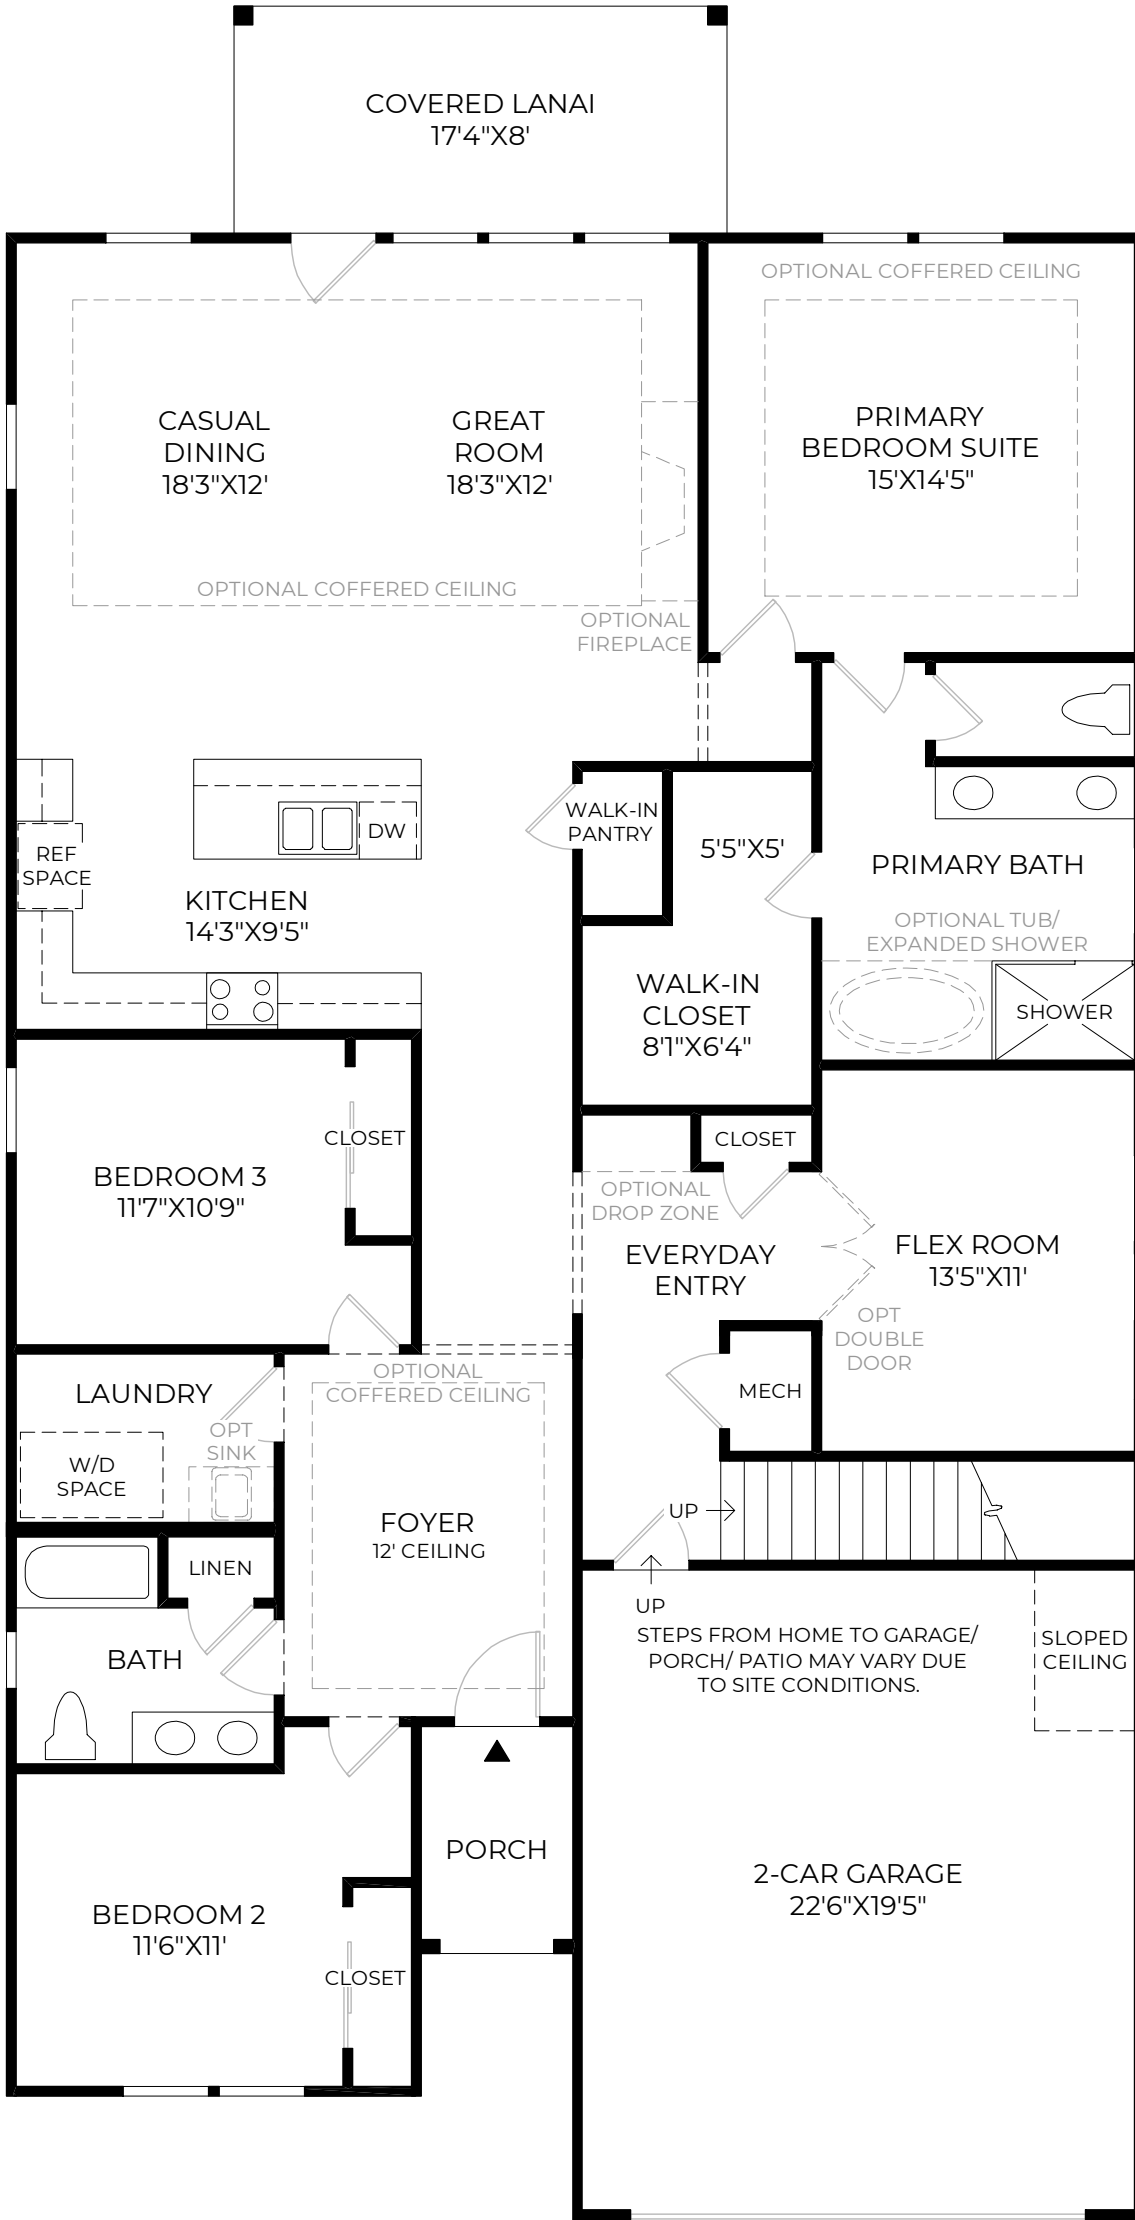

THE SPARROW ELITE | Floor Plan

First Floor
10' CEILING HEIGHT

Second Floor
9' CEILING HEIGHT