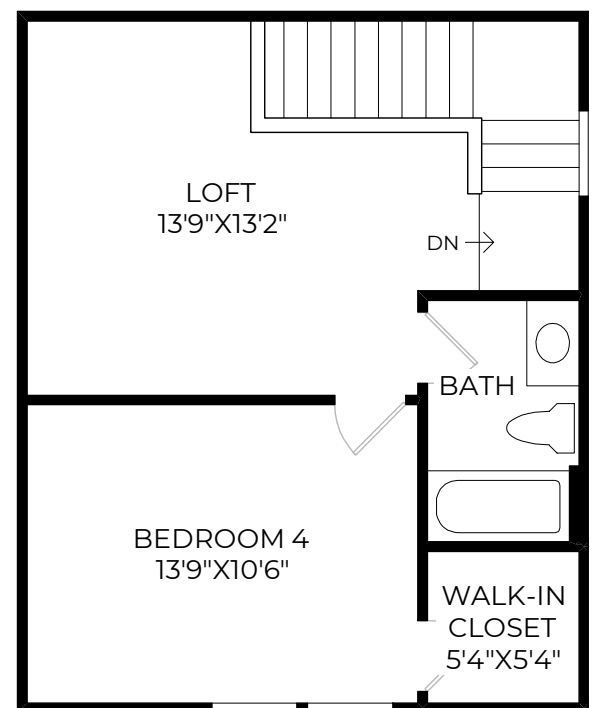

THE SPARROW ELITE | Floor Plan

First Floor
10' CEILING HEIGHT

Second Floor
9' CEILING HEIGHT