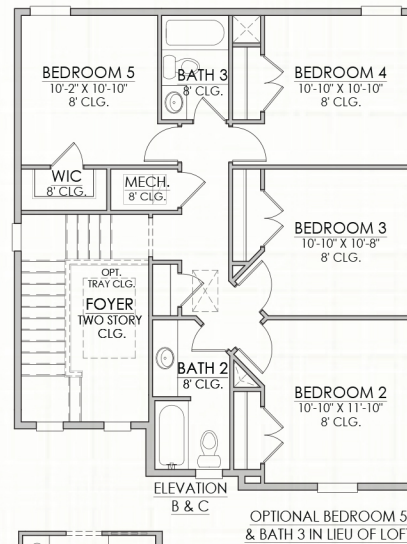

SEBRING

2,267 SQUARE FEET | 4 BR | 2.5 BATH
LOFT + MUDROOM

Builder reserves the right to change elevations, dimensions, square footages, specifications, materials, options, and pricing without notice. Renderings and floorplans are not to scale and may vary from actual plans