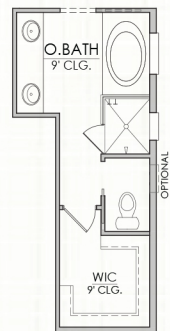

SEBRING

2,267 SQUARE FEET | 4 BR | 2.5 BATH
LOFT + MUDROOM

Builder reserves the right to change elevations, dimensions, square footages, specifications, materials, options, and pricing without notice. Renderings and floorplans are not to scale and may vary from actual plans