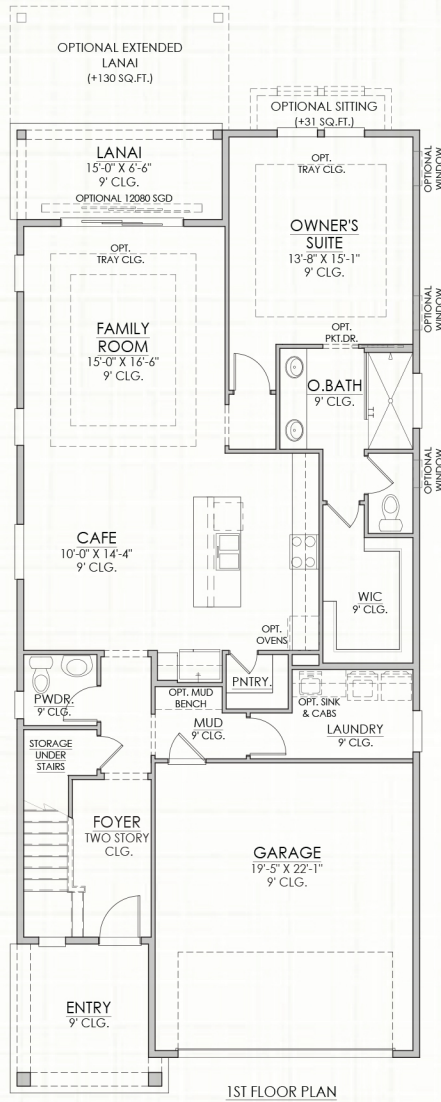

SEBRING

2,267 SQUARE FEET | 4 BR | 2.5 BATH
LOFT + MUDROOM

Builder reserves the right to change elevations, dimensions, square footages, specifications, materials, options, and pricing without notice. Renderings and floorplans are not to scale and may vary from actual plans