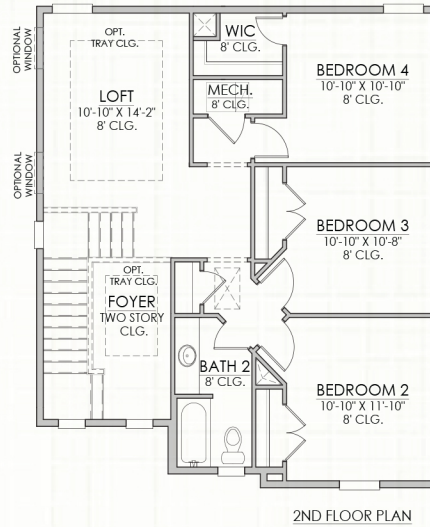

SEBRING

2,267 SQUARE FEET | 4 BR | 2.5 BATH
LOFT + MUDROOM

Builder reserves the right to change elevations, dimensions, square footages, specifications, materials, options, and pricing without notice. Renderings and floorplans are not to scale and may vary from actual plans