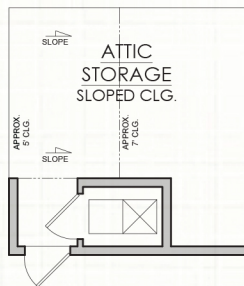

# FRANKLIN

2,748 SQUARE FEET | 3 BR | 2.5 BATH  
FLEX ROOM + LOFT

SECOND FLOOR

OPTIONAL BEDROOM 4  
& BATHROOM 3  
(IN LIEU OF FLEX & PWDR.)

## OPTIONS

OPTIONAL ATTIC  
STORAGE

OPTIONAL 12080 COLLAPSIBLE  
SLIDING GLASS DOOR @ FAMILY ROOM

FIRST FLOOR

Builder reserves the right to change elevations, dimensions, square footages, specifications, materials, options, and pricing without notice. Renderings and floorplans are not to scale and may vary from actual plans