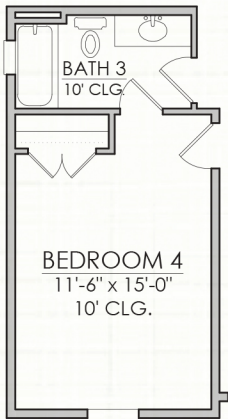

# FRANKLIN

2,748 SQUARE FEET | 3 BR | 2.5 BATH  
FLEX ROOM + LOFT

SECOND FLOOR

OPTIONAL BEDROOM 4  
& BATHROOM 3  
(IN LIEU OF FLEX & PWDR.)

## OPTIONS

OPTIONAL ATTIC  
STORAGE

OPTIONAL 12080 COLLAPSIBLE  
SLIDING GLASS DOOR @ FAMILY ROOM

FIRST FLOOR

Builder reserves the right to change elevations, dimensions, square footages, specifications, materials, options, and pricing without notice. Renderings and floorplans are not to scale and may vary from actual plans