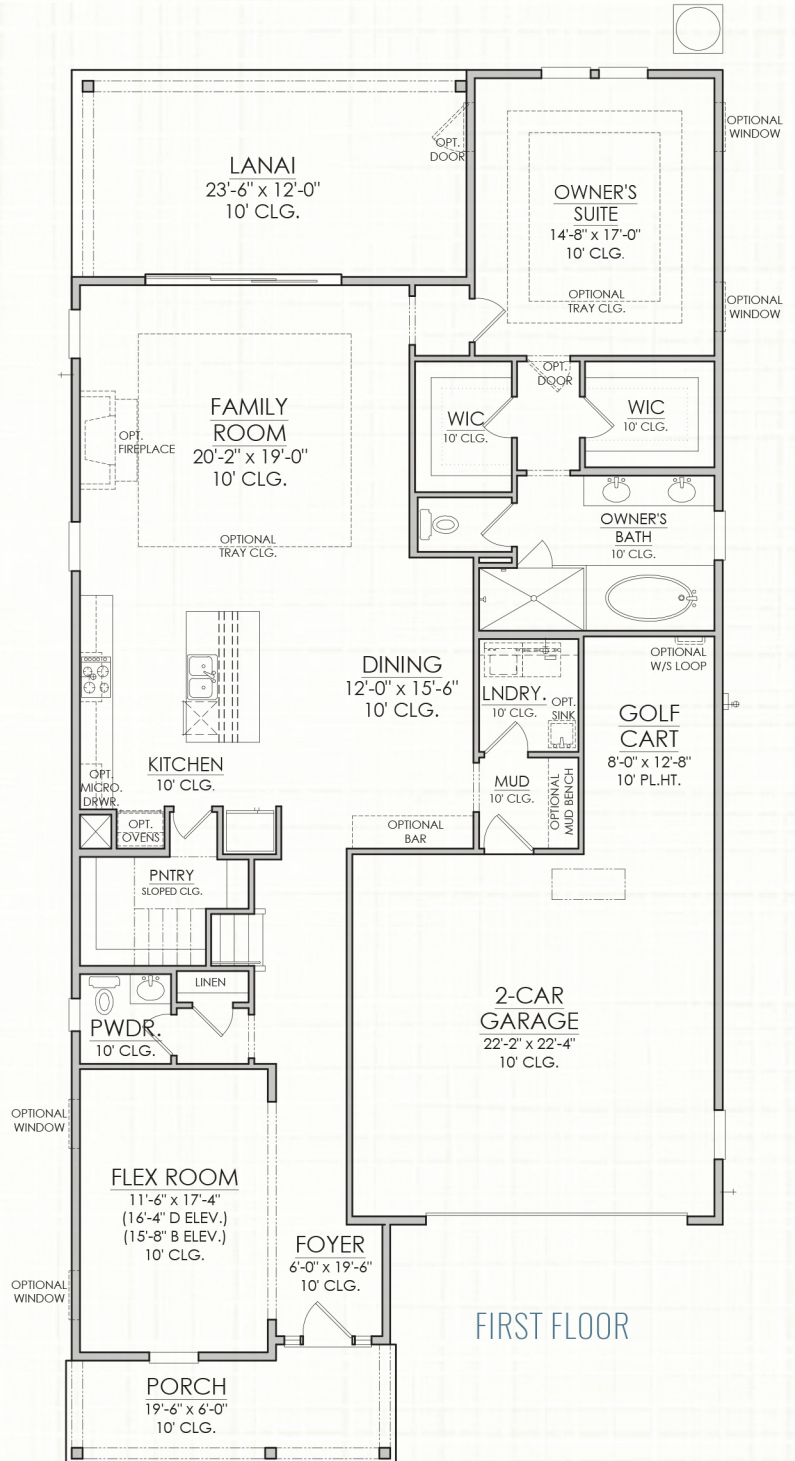

# FRANKLIN

2,748 SQUARE FEET | 3 BR | 2.5 BATH  
FLEX ROOM + LOFT

SECOND FLOOR

OPTIONAL BEDROOM 4  
& BATHROOM 3  
(IN LIEU OF FLEX & PWDR.)

## OPTIONS

OPTIONAL ATTIC  
STORAGE

OPTIONAL 12080 COLLAPSIBLE  
SLIDING GLASS DOOR @ FAMILY ROOM

FIRST FLOOR

Builder reserves the right to change elevations, dimensions, square footages, specifications, materials, options, and pricing without notice. Renderings and floorplans are not to scale and may vary from actual plans