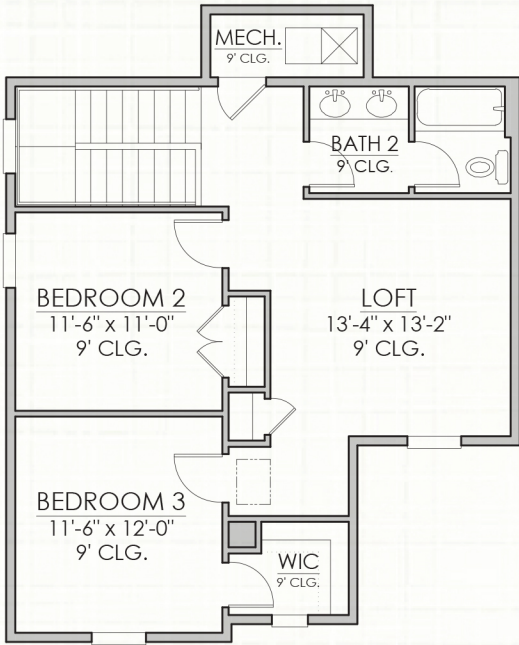

# FRANKLIN

2,748 SQUARE FEET | 3 BR | 2.5 BATH  
FLEX ROOM + LOFT

SECOND FLOOR

OPTIONAL BEDROOM 4  
& BATHROOM 3  
(IN LIEU OF FLEX & PWDR.)

## OPTIONS

OPTIONAL ATTIC  
STORAGE

OPTIONAL 12080 COLLAPSIBLE  
SLIDING GLASS DOOR @ FAMILY ROOM

FIRST FLOOR

Builder reserves the right to change elevations, dimensions, square footages, specifications, materials, options, and pricing without notice. Renderings and floorplans are not to scale and may vary from actual plans