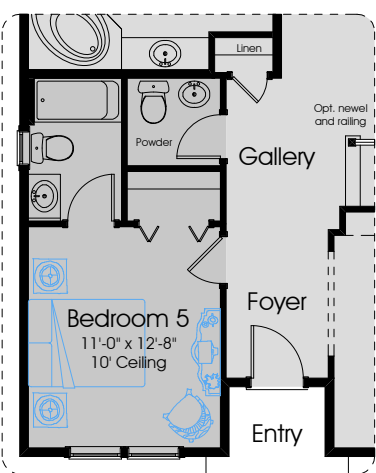

Bedroom 5 with full bath AND Optional Powder Room