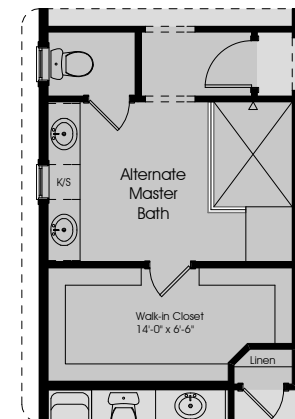

Optional Master Bath