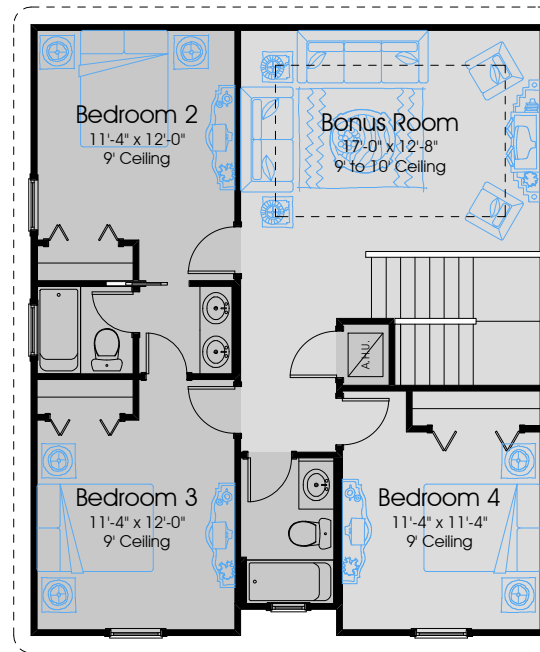

Alternate Second Floor Plan

1st FLOOR A/C:	2212
2nd FLOOR A/C:	948
TOTAL A/C:	3160
COVERED PORCHES:	186
GARAGES:	606
TOTAL COVERED:	3952

YOSEMITE (Yosemite National Park - California)
One of the nation's best known national parks recognized for its granite cliffs, lakes, mountains, glaciers and more.

HIGHLIGHTS:
Best known for its waterfalls and nearly 1,200 square miles of valleys, meadows and ancient giant sequoia trees.