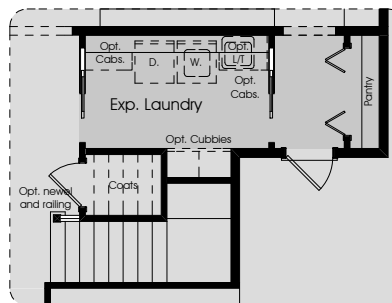

Optional Expanded Laundry