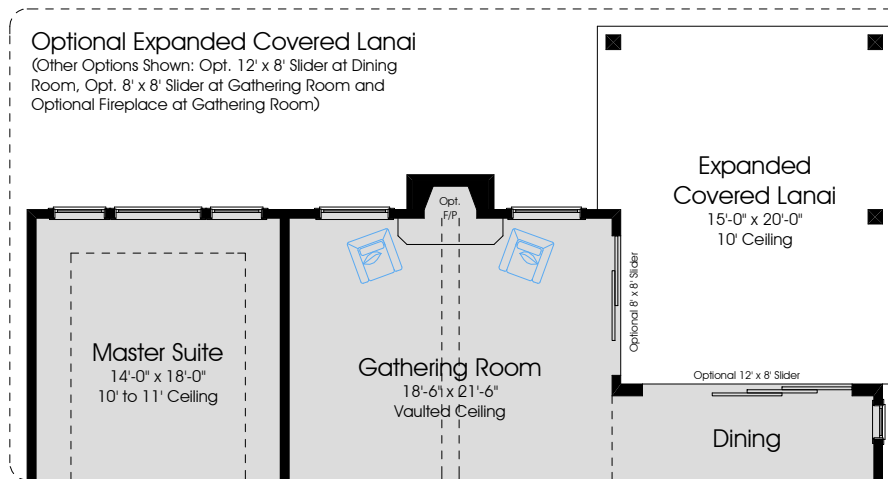

Optional Expanded Covered Lanai
(Other Options Shown: Opt. 12' x 8' Slider at Dining Room, Opt. 8' x 8' Slider at Gathering Room and Optional Fireplace at Gathering Room)