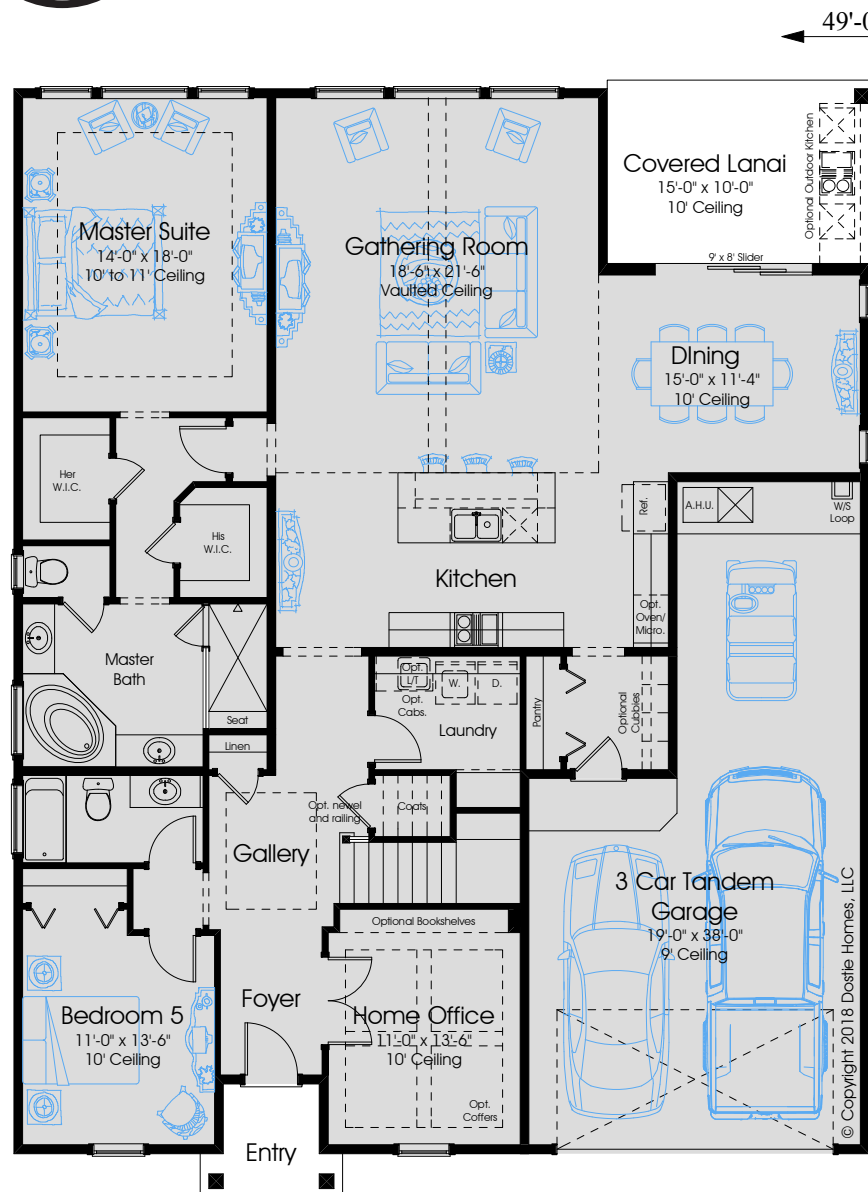

Heritage Collection

YOSEMITE 3160

3160 Pre-Planned Options

Heritage Collection

First Floor Plan - Traditional