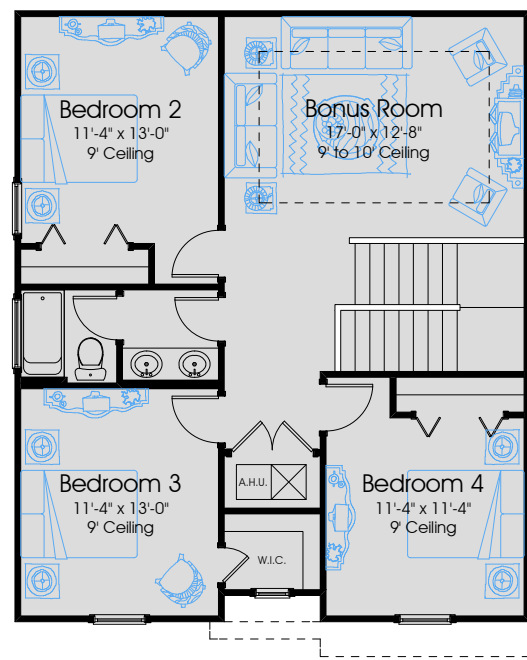

Second Floor Plan