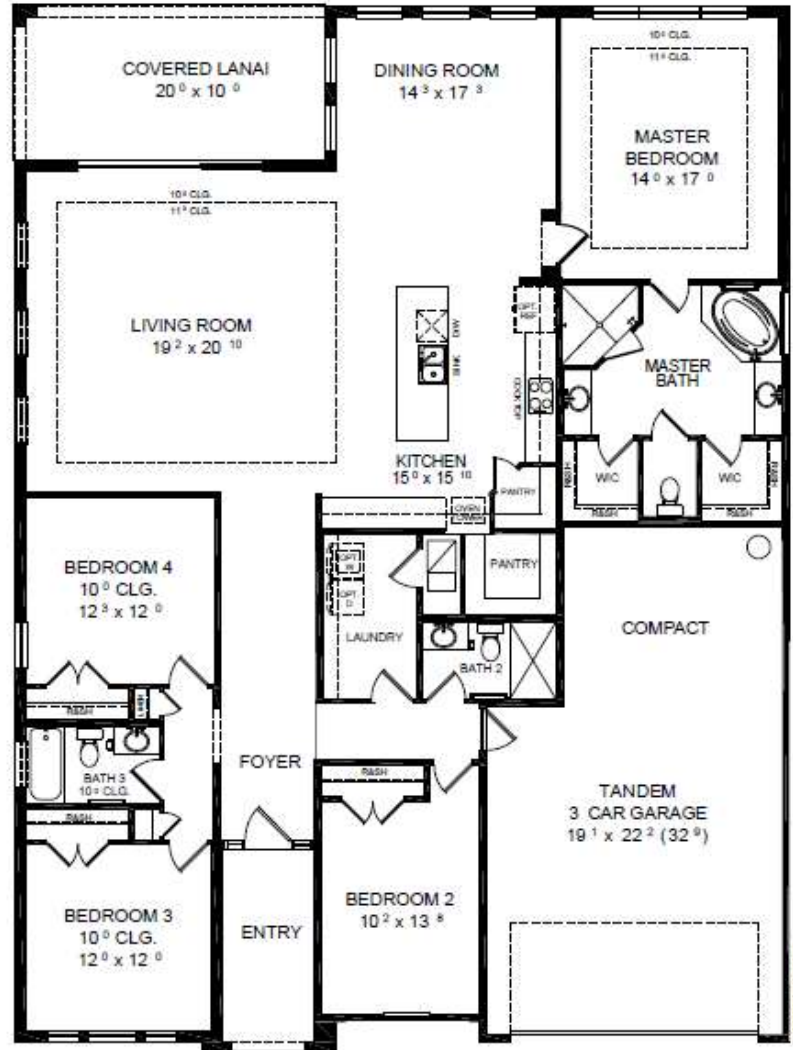

ARDEN #2402

4 Bedrooms - 3 Bathrooms - 3 Car Garage

Total Living Area 2,469 ft²

Total Under Roof 3,342 ft²

FIRST FLOOR