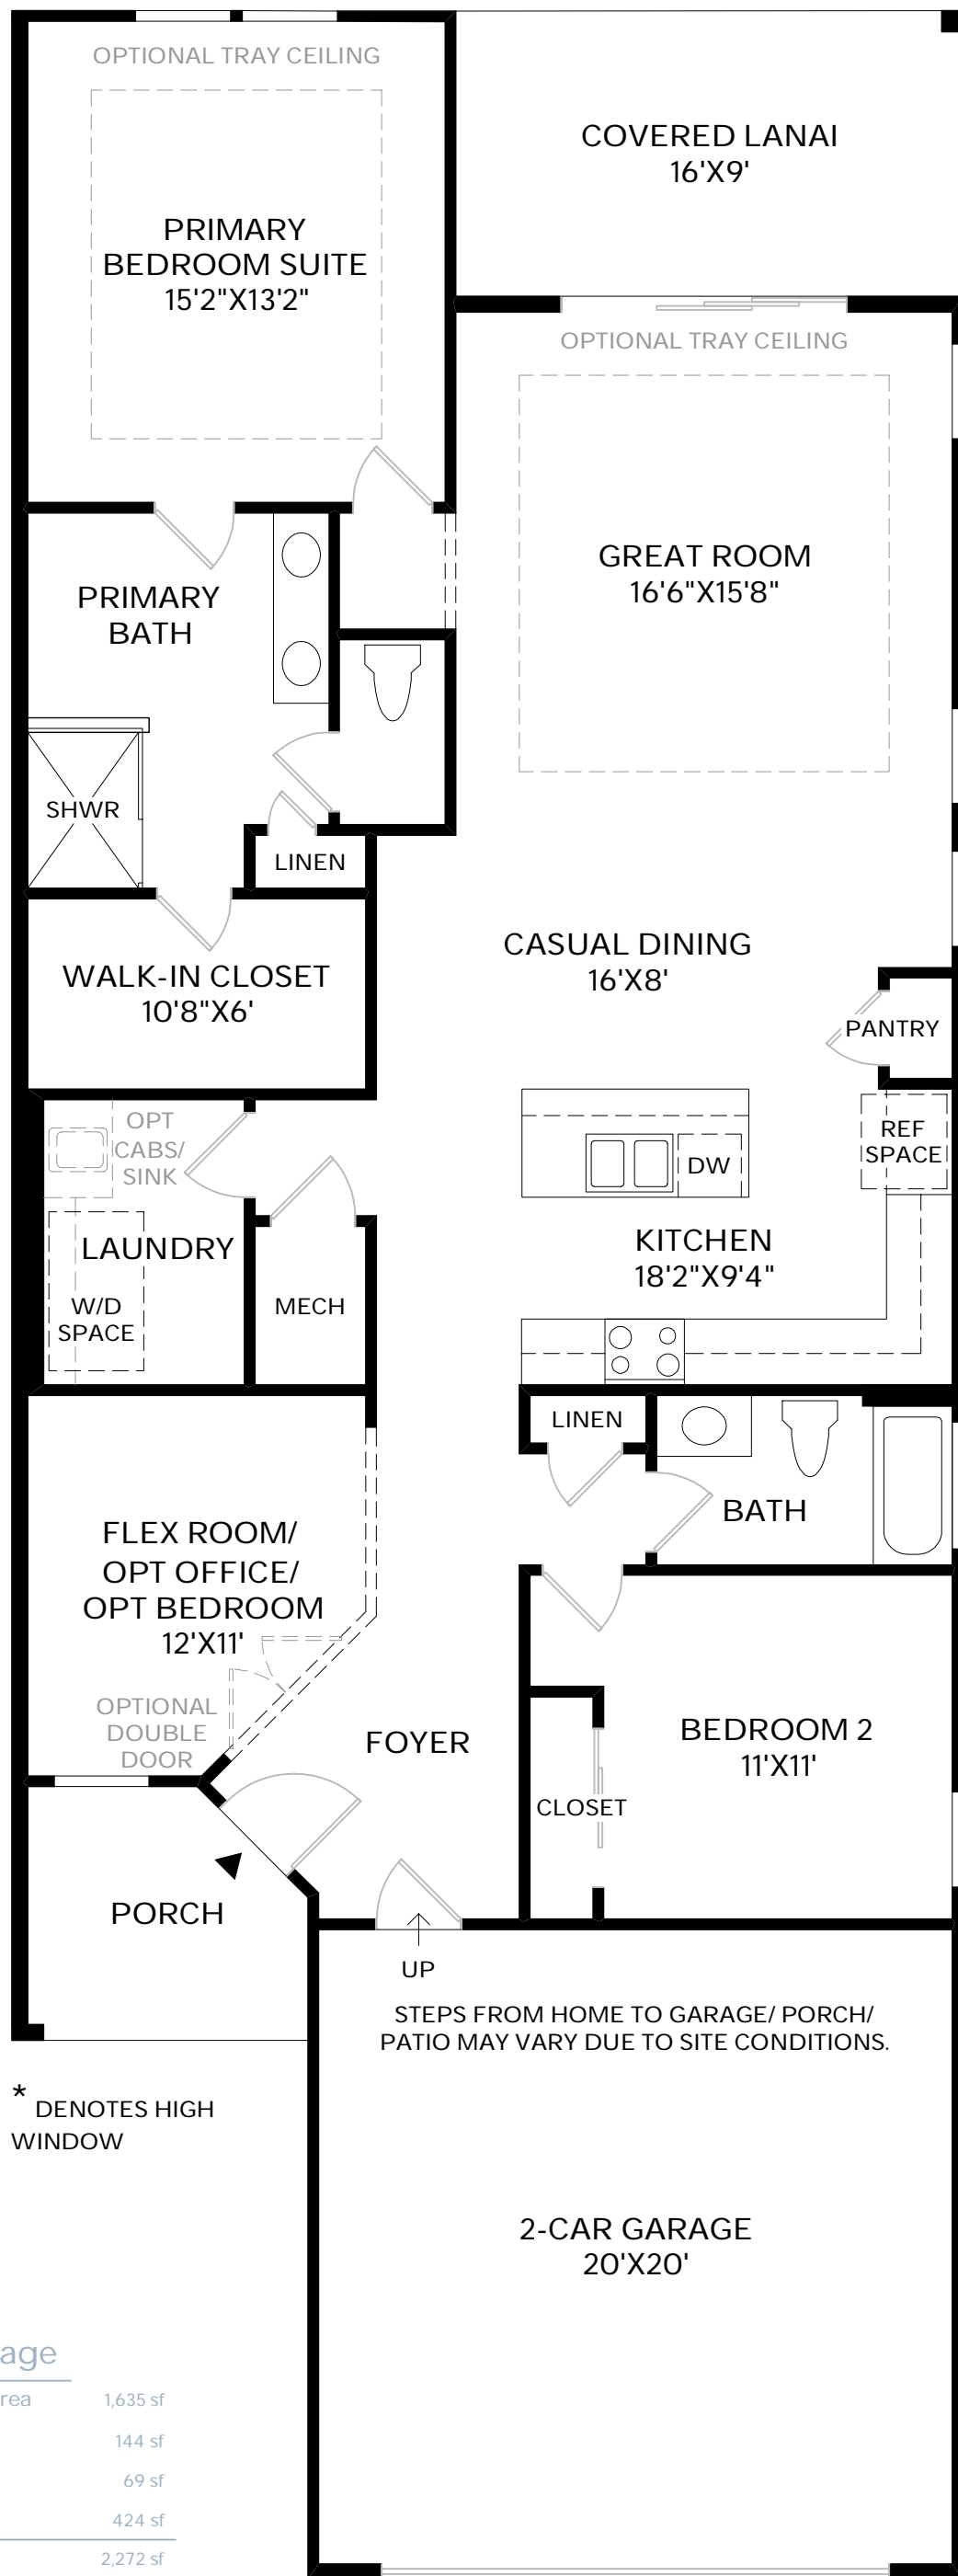

2-3

2

2

### Square Footage

Total Air Conditioned Living Area	1,635 sf
Covered Lanai	144 sf
Porch	69 sf
Garage	424 sf
<b>TOTAL</b>	<b>2,272 sf</b>

FLOOR PLAN  
9' CEILING HEIGHT