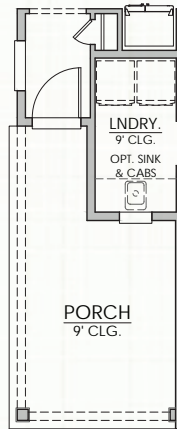

VENICE

1,758 SQUARE FEET | 3 BR | 2 BATH
RETREAT + MUDROOM

ELEVATION H

ELEVATION G

ELEVATION I

Crosswinds at Nocatee

MYRIVERSIDEHOME.COM

**RIVERSIDE
HOMES**
Build With Confidence

VENICE

1,758 SQUARE FEET | 3 BR | 2 BATH
RETREAT + MUDROOM

OPTIONS

FIRST FLOOR

Elevation H

Elevation I

Optional Deluxe
Owner's Bath

Optional Triple
Windows at
Owner's Suite

Optional Bedroom 4
In Lieu of Retreat

Builder reserves the right to change elevations, dimensions, square footages, specifications, materials, options, and pricing without notice. Renderings and floorplans are not to scale and may vary from actual plans