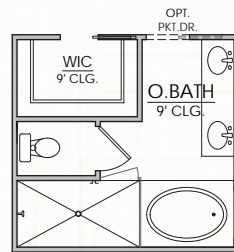

VENICE

1,758 SQUARE FEET | 3 BR | 2 BATH
RETREAT + MUDROOM

ELEVATION H

ELEVATION G

ELEVATION I

Crosswinds at Nocatee

MYRIVERSIDEHOME.COM

**RIVERSIDE
HOMES**
Build With Confidence

VENICE

1,758 SQUARE FEET | 3 BR | 2 BATH
RETREAT + MUDROOM

OPTIONS

FIRST FLOOR

Elevation H

Elevation I

Optional Deluxe
Owner's Bath

Optional Triple
Windows at
Owner's Suite

Optional Bedroom 4
In Lieu of Retreat

Builder reserves the right to change elevations, dimensions, square footages, specifications, materials, options, and pricing without notice. Renderings and floorplans are not to scale and may vary from actual plans