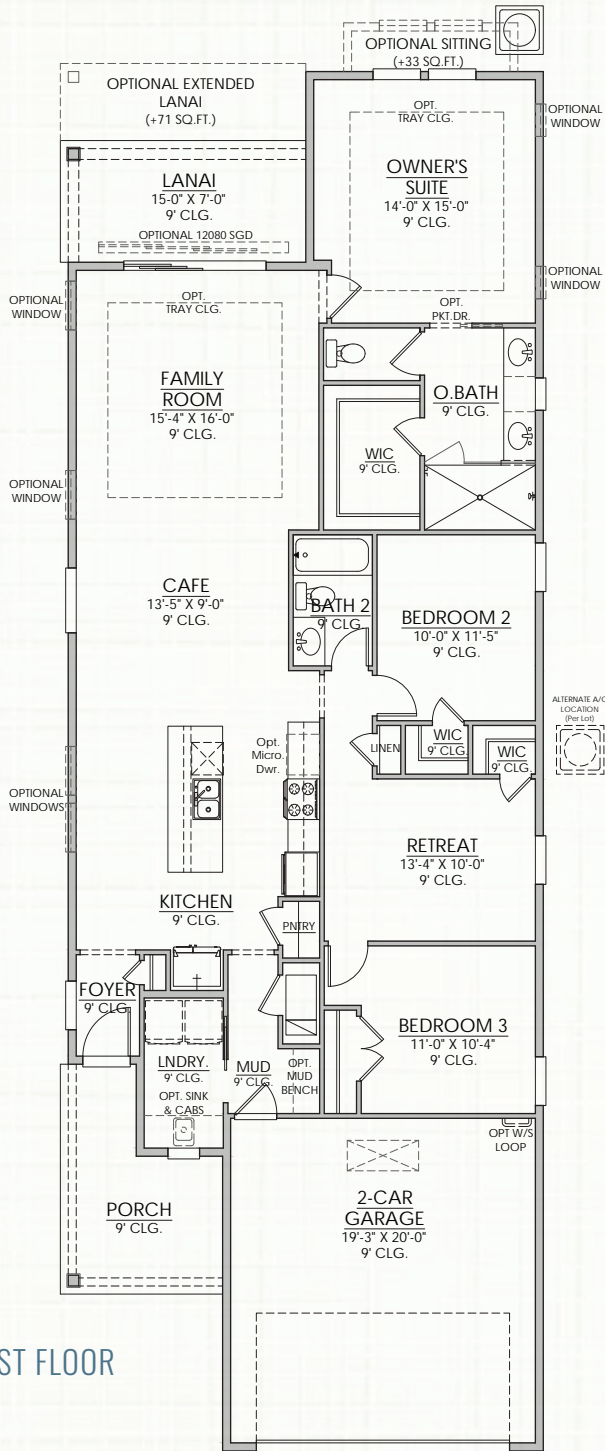

VENICE

1,758 SQUARE FEET | 3 BR | 2 BATH
RETREAT + MUDROOM

ELEVATION H

ELEVATION G

ELEVATION I

Crosswinds at Nocatee

MYRIVERSIDEHOME.COM

**RIVERSIDE
HOMES**
Build With Confidence

VENICE

1,758 SQUARE FEET | 3 BR | 2 BATH
RETREAT + MUDROOM

OPTIONS

FIRST FLOOR

Elevation H

Elevation I

Optional Deluxe
Owner's Bath

Optional Triple
Windows at
Owner's Suite

Optional Bedroom 4
In Lieu of Retreat

Builder reserves the right to change elevations, dimensions, square footages, specifications, materials, options, and pricing without notice. Renderings and floorplans are not to scale and may vary from actual plans