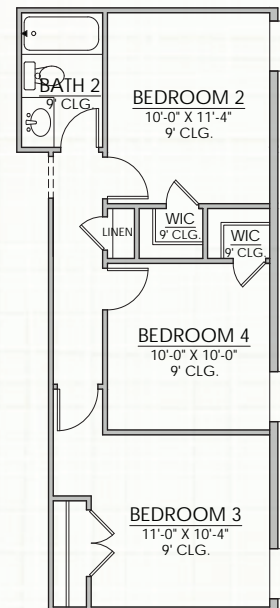

VENICE

1,758 SQUARE FEET | 3 BR | 2 BATH
RETREAT + MUDROOM

ELEVATION H

ELEVATION G

ELEVATION I

Crosswinds at Nocatee

MYRIVERSIDEHOME.COM

**RIVERSIDE
HOMES**
Build With Confidence

VENICE

1,758 SQUARE FEET | 3 BR | 2 BATH
RETREAT + MUDROOM

OPTIONS

FIRST FLOOR

Elevation H

Elevation I

Optional Deluxe
Owner's Bath

Optional Triple
Windows at
Owner's Suite

Optional Bedroom 4
In Lieu of Retreat

Builder reserves the right to change elevations, dimensions, square footages, specifications, materials, options, and pricing without notice. Renderings and floorplans are not to scale and may vary from actual plans