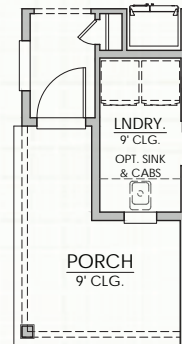

VENICE

1,758 SQUARE FEET | 3 BR | 2 BATH
RETREAT + MUDROOM

ELEVATION H

ELEVATION G

ELEVATION I

Crosswinds at Nocatee

MYRIVERSIDEHOME.COM

**RIVERSIDE
HOMES**
Build With Confidence

VENICE

1,758 SQUARE FEET | 3 BR | 2 BATH
RETREAT + MUDROOM

OPTIONS

FIRST FLOOR

Elevation H

Elevation I

Optional Deluxe
Owner's Bath

Optional Triple
Windows at
Owner's Suite

Optional Bedroom 4
In Lieu of Retreat

Builder reserves the right to change elevations, dimensions, square footages, specifications, materials, options, and pricing without notice. Renderings and floorplans are not to scale and may vary from actual plans