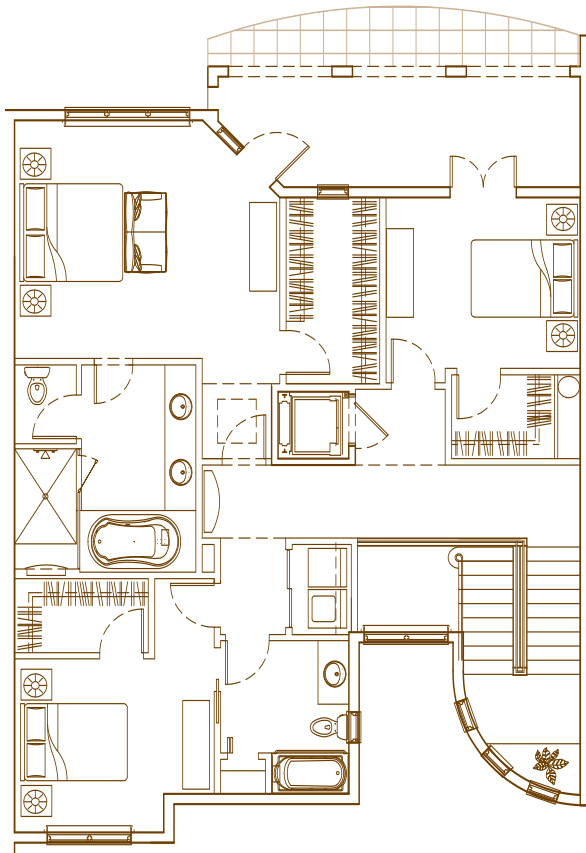

La Terrazza
luxury condominium homes

Villa II

FIRST FLOOR 961 SQ. FT.
SECOND FLOOR 1,319 SQ. FT.
TOTAL 2,280 SQ. FT.

FIRST FLOOR

SECOND FLOOR