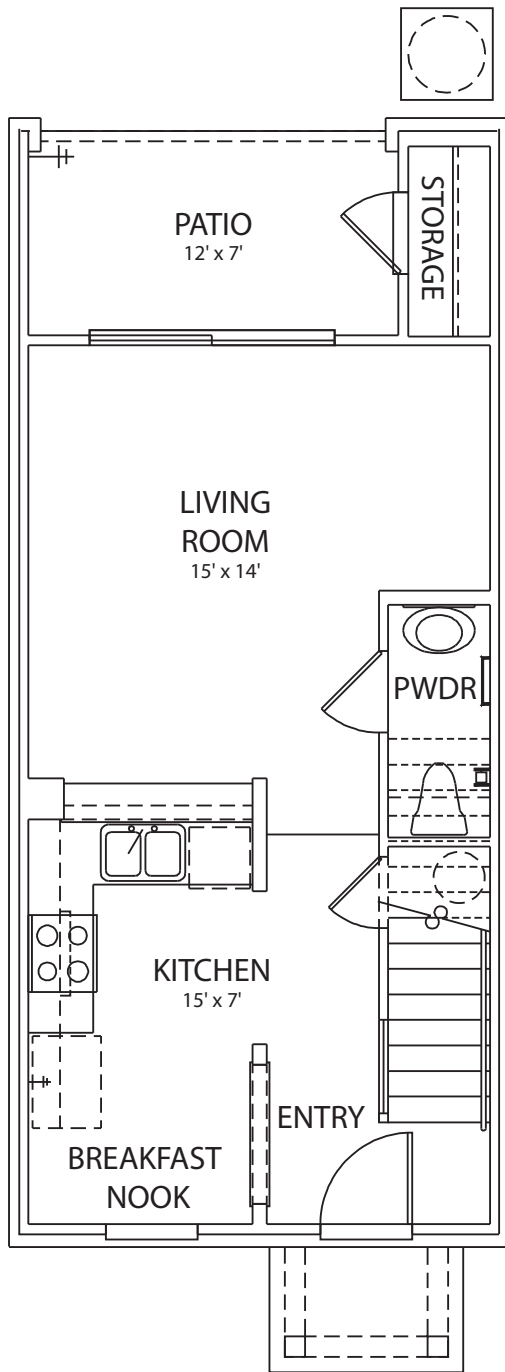

THE NORFOLK

FIRST FLOOR

SECOND FLOOR

AREA TABULATION

FIRST FLOOR	469 S.F.
SECOND FLOOR	517 S.F.
TOTAL LIVING	986 S.F.
LANAI	83 S.F.
ENTRY	21 S.F.
STORAGE	23 S.F.
TOTAL SQ. FT.	1,113 S.F.

KENDALL
TRANSEASTERN HOMES **POINTE**