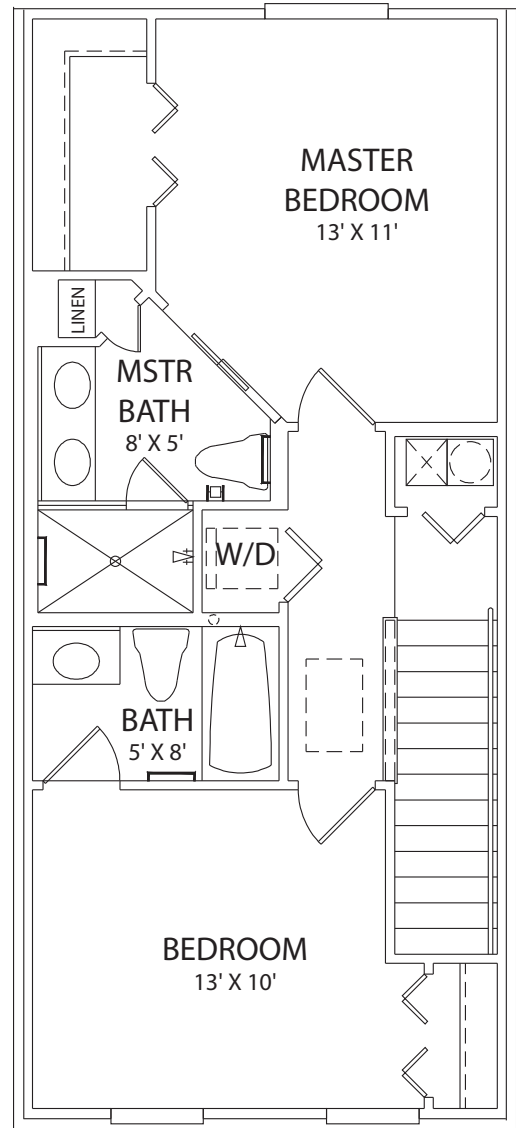

THE NORFOLK

FIRST FLOOR

SECOND FLOOR

AREA TABULATION

FIRST FLOOR	469 S.F.
SECOND FLOOR	517 S.F.
TOTAL LIVING	986 S.F.
LANAI	83 S.F.
ENTRY	21 S.F.
STORAGE	23 S.F.
TOTAL SQ. FT.	1,113 S.F.

KENDALL
TRANSEASTERN HOMES **POINTE**