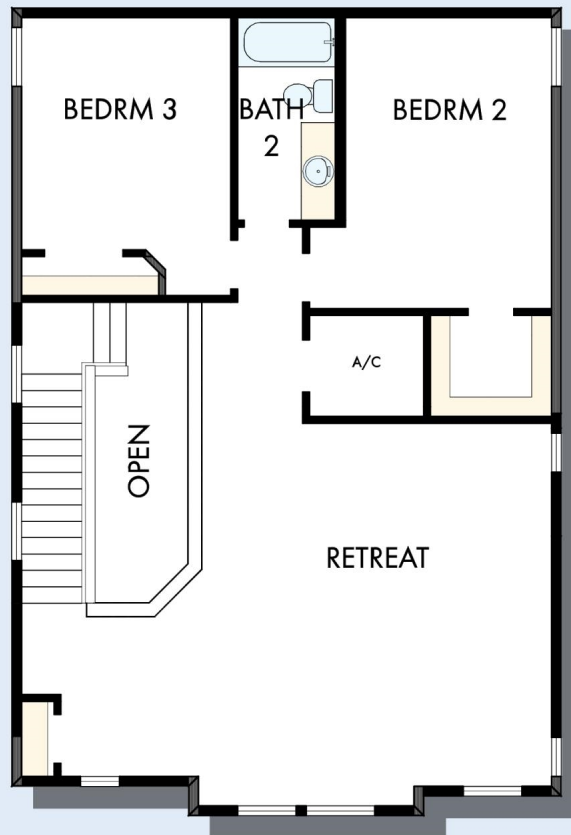

THE WILDCROFT

2,473 - 2,480 sq. ft. • 3 - 4 Bedrooms • 2 - 3 Full Baths • 1 Half Bath • 2 Car Garage

OPTIONAL SLIDE-IN
TUB WITH SEPARATE
SHOWER AT
OWNER'S BATH

THE WILDCROFT

OPTIONAL BEDROOM 4
WITH BATH 3 AT RETREAT