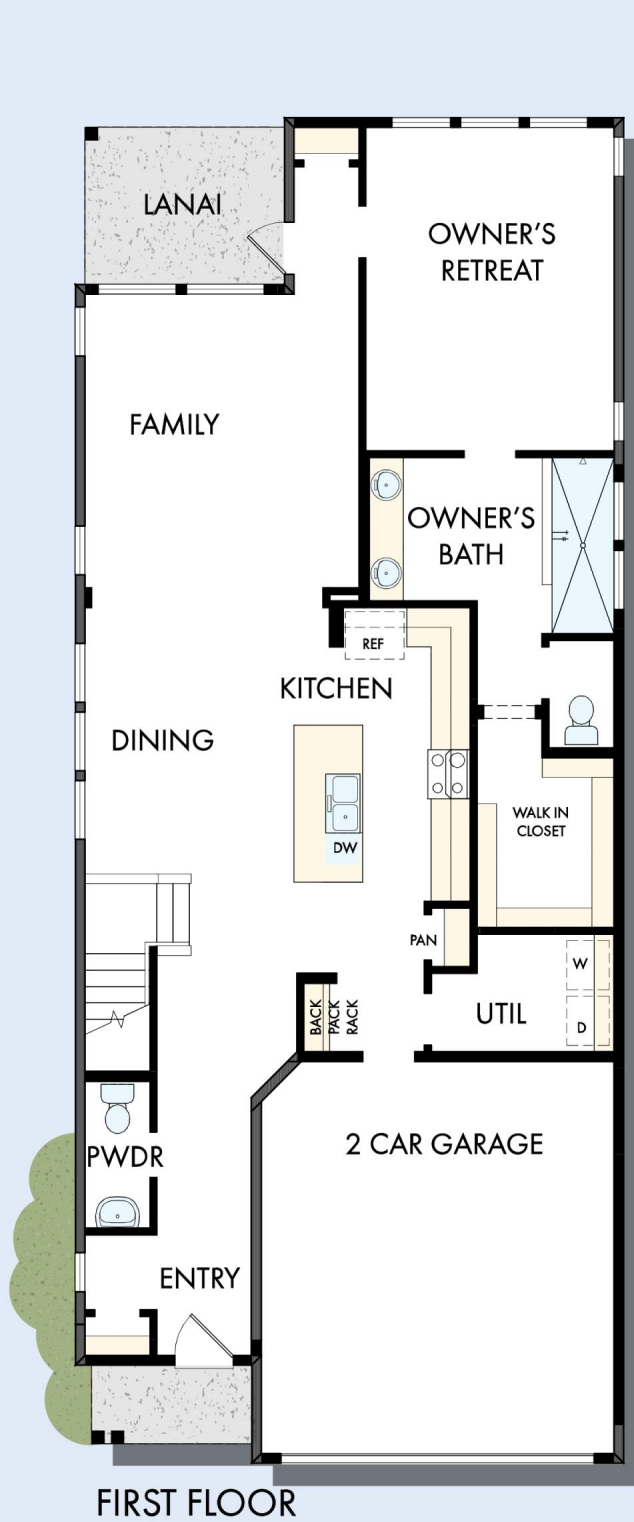

THE WILDCROFT

2,473 - 2,480 sq. ft. • 3 - 4 Bedrooms • 2 - 3 Full Baths • 1 Half Bath • 2 Car Garage

OPTIONAL SLIDE-IN
TUB WITH SEPARATE
SHOWER AT
OWNER'S BATH

THE WILDCROFT

OPTIONAL BEDROOM 4
WITH BATH 3 AT RETREAT

SECOND FLOOR

For additional options, please visit DavidWeekleyHomes.com

See a David Weekley Homes Sales Consultant for details. Prices, plans, dimensions, features, specifications, materials, and availability of homes or communities are subject to change without notice or obligation. Illustrations are artist's depictions only and may differ from completed improvements. Copyright © 2022 David Weekley Homes - All Rights Reserved. Jacksonville, FL