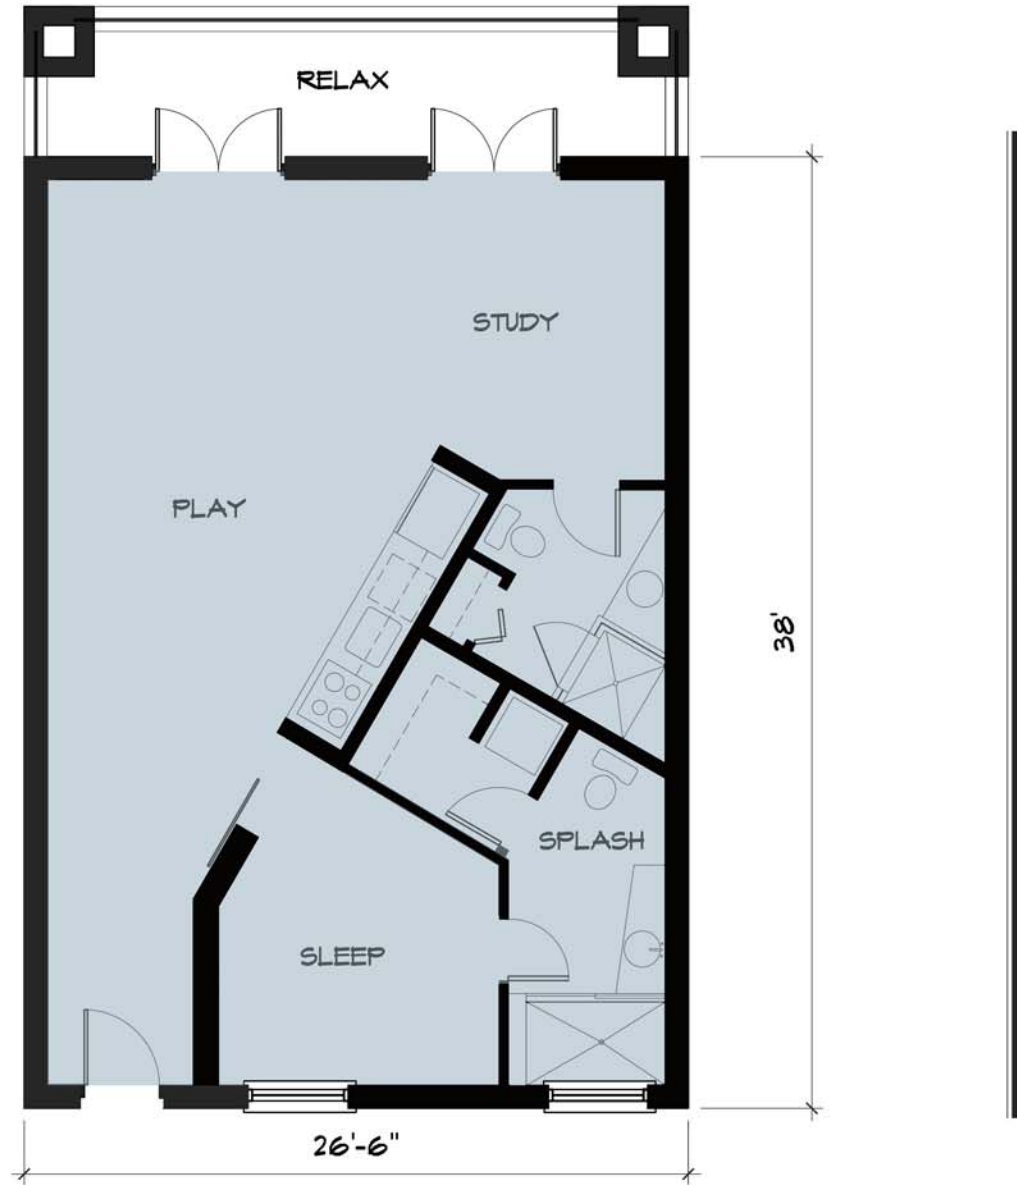

# MESH

LIVING AREA	966
BALCONY	157
TOTAL	1123 SQFT

---

THE  
**CHELSEA**  
LOFTS IN THE HISTORIC DISTRICT