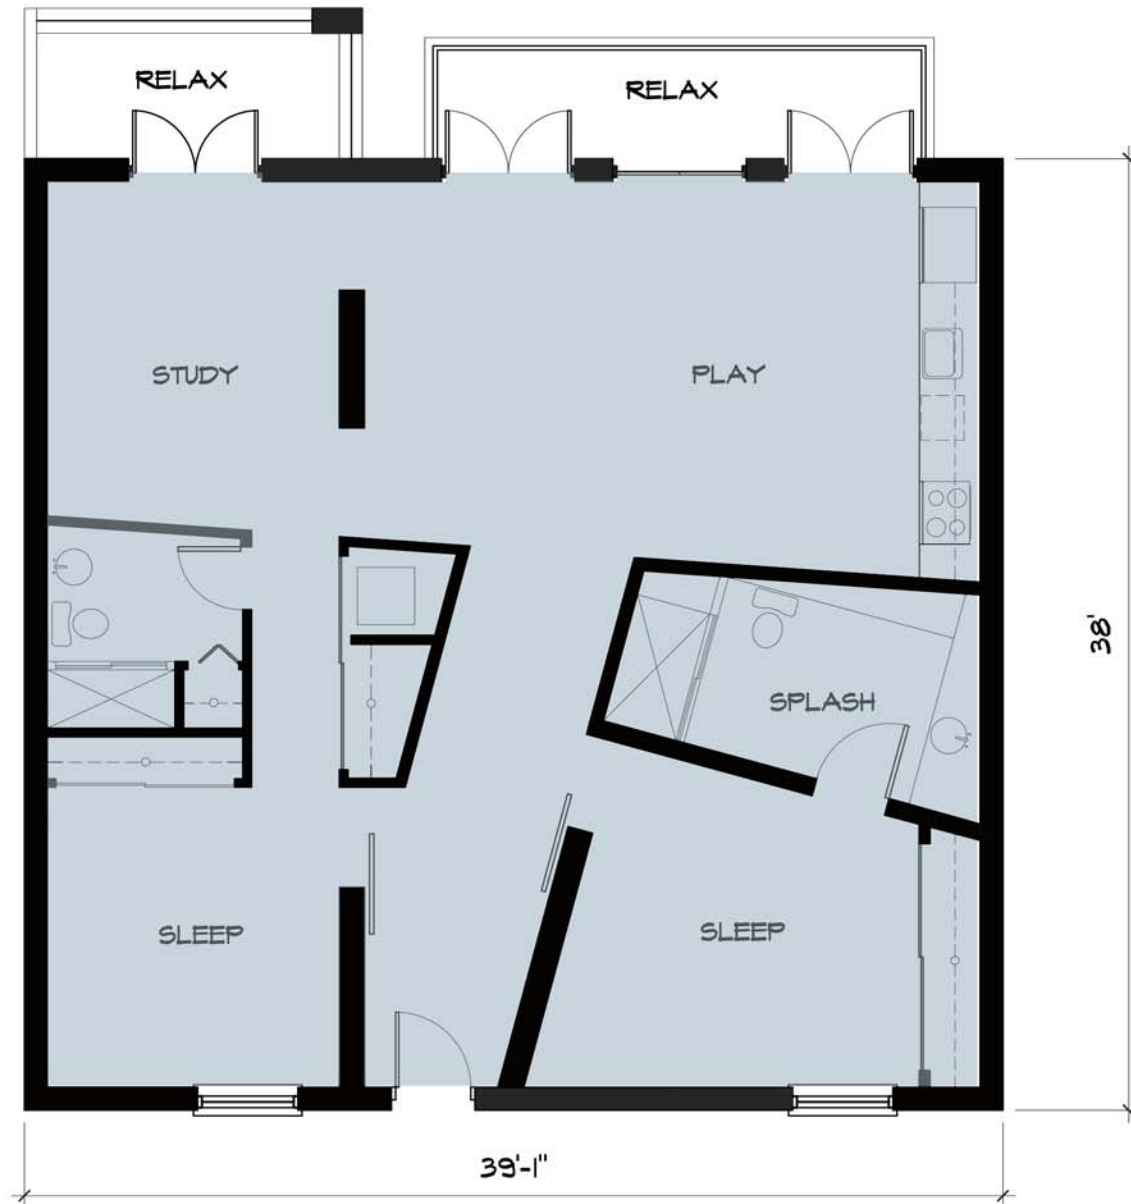

# FUSE

LIVING AREA 1448  
BALCONY 178  
TOTAL 1626 SQFT

THE  
**CHELSEA**  
LOFTS IN THE HISTORIC DISTRICT