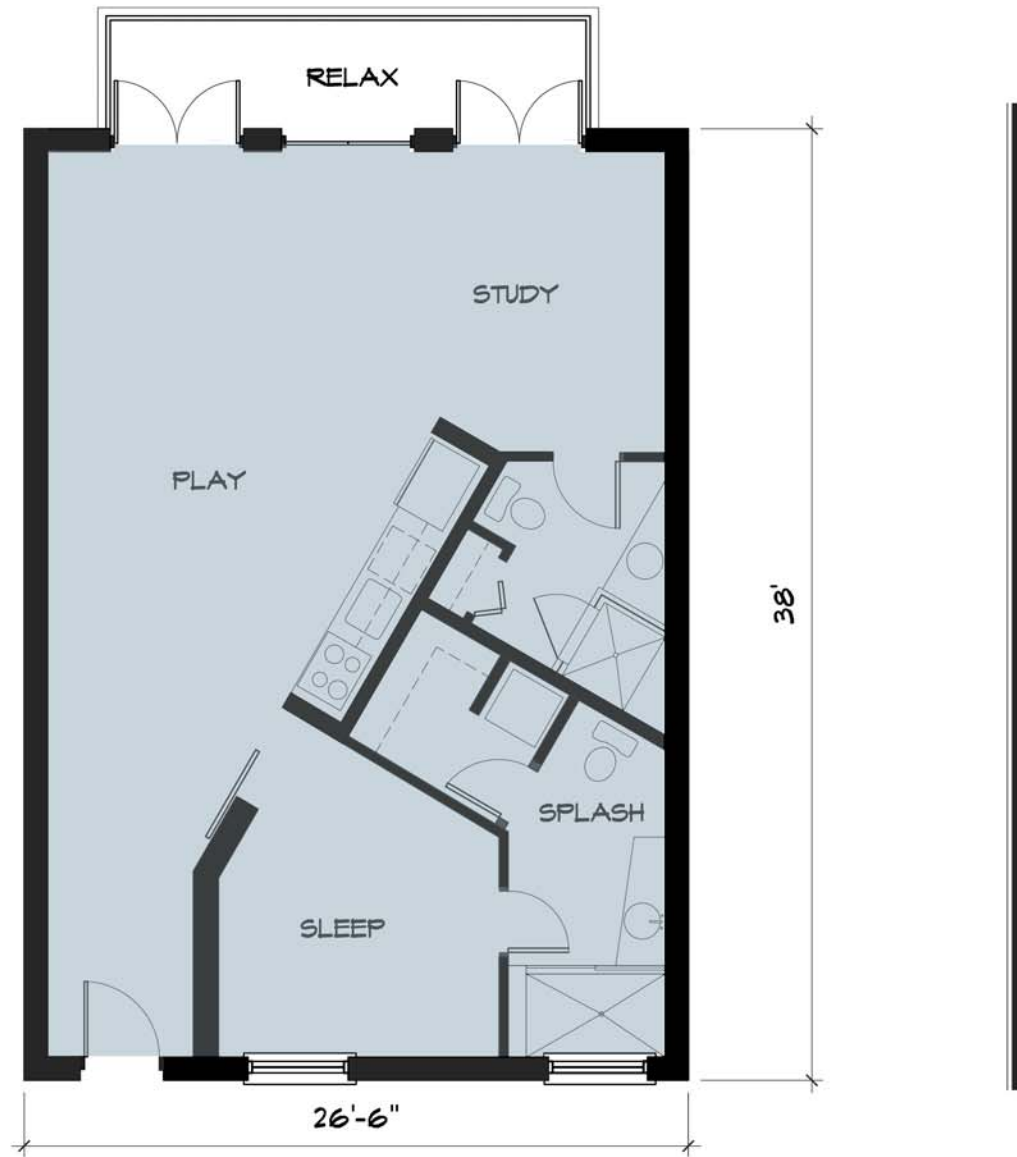

FLEX

LIVING AREA 966
BALCONY 97
TOTAL 1063 SQFT

THE CHELSEA

LOFTS IN THE HISTORIC DISTRICT