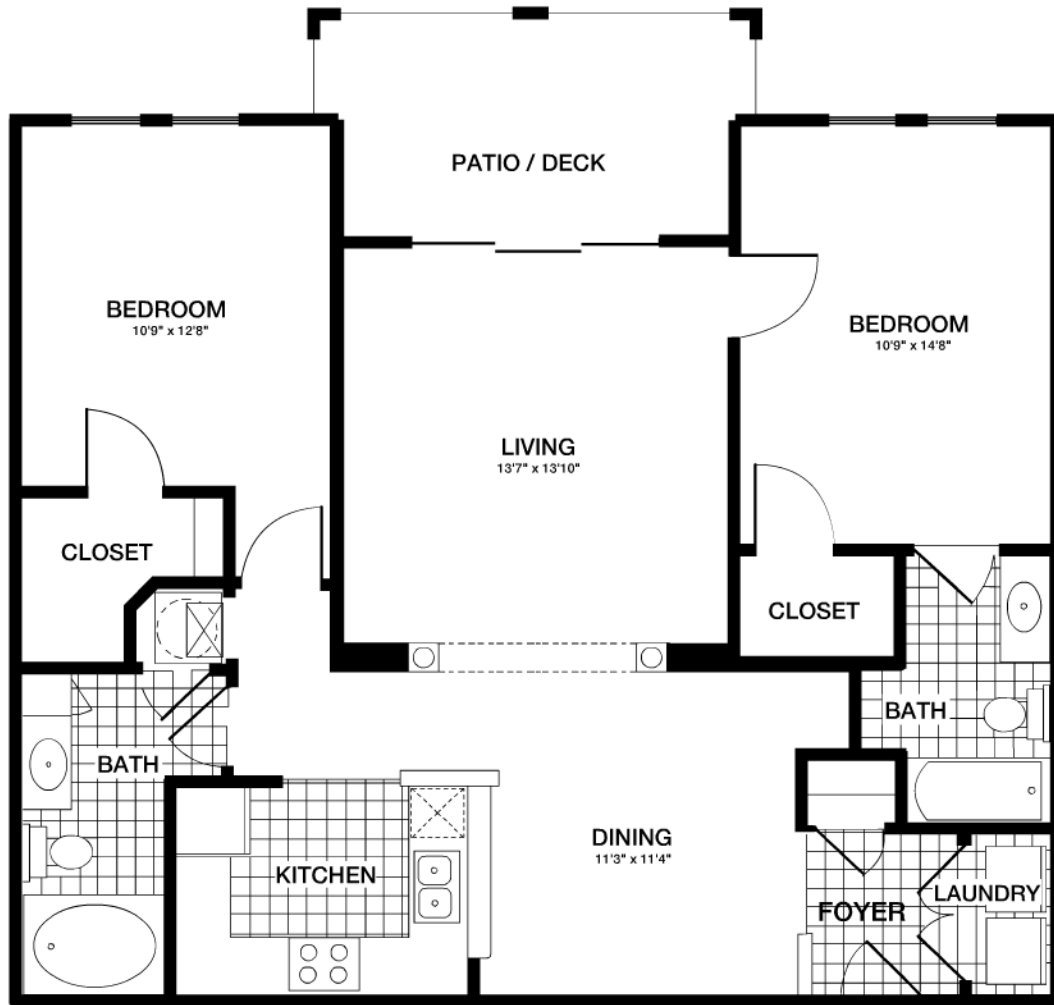

EXPERIENCE LIFE IN THE GRAND MANOR.

GARDENS
of Bridgehampton

WESTMINSTER - 4

NOTE: UNIT C2-4 OCCURS ON BUILDING TYPE 1, ON THE SECOND AND FIRST FLOORS ONLY.

HEATED S.F. = 1,100 S.F.
GROSS S.F. = 1,218 S.F.