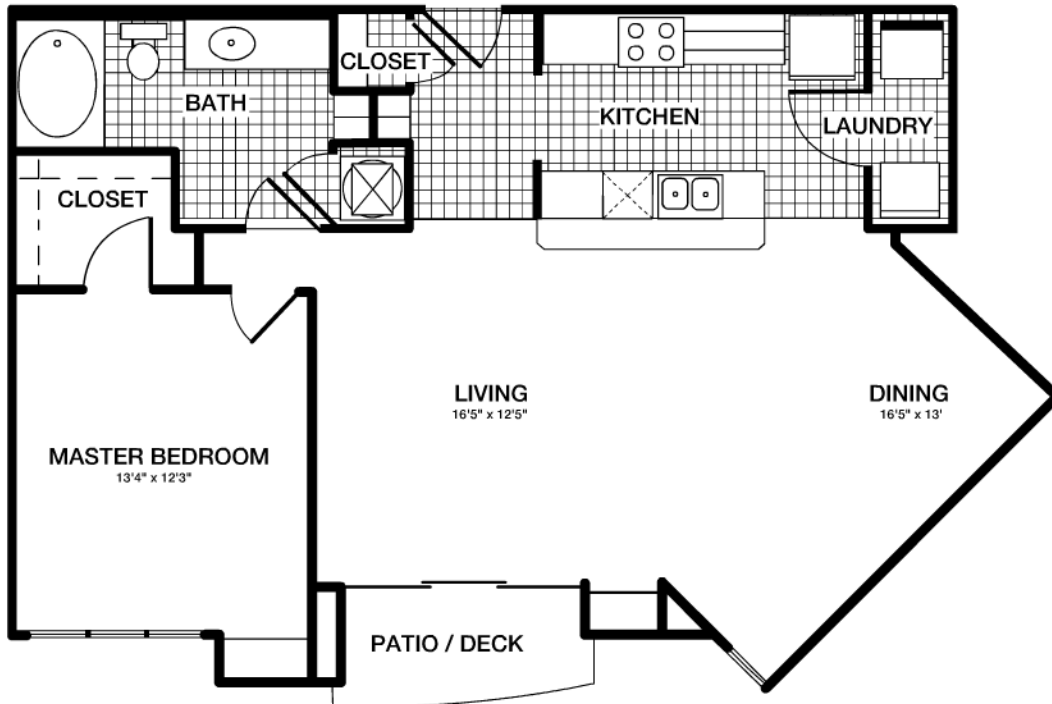

## BERKSHIRE - 2

NOTE: UNIT A1-6-2 OCCURS ON BUILDING TYPE, THIRD AND FOURTH FLOORS ONLY.

HEATED S.F. = 1040 S.F.  
GROSS S.F. = 1080 S.F.

VERANDA HOMES  
8290 Gate Parkway West  
Jacksonville, FL 32216  
p 866.748.6122  
f 904.332.8998