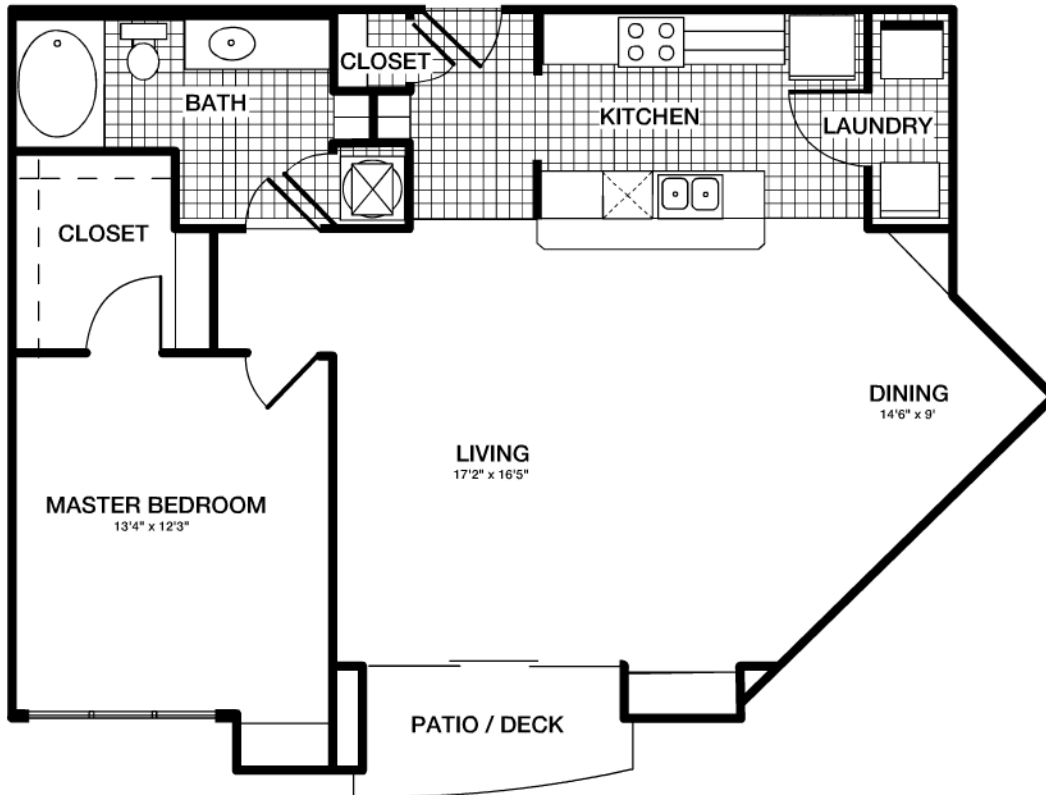

EXPERIENCE LIFE IN THE GRAND MANOR.

GARDENS
of Bridgehampton

BERKSHIRE - 1

NOTE: UNIT A1-6-1 OCCURS ON BUILDING TYPE 2, ON THE THIRD AND FOURTH FLOORS ONLY.

HEATED S.F. = 939 S.F.
GROSS S.F. = 979 S.F.

VERANDA HOMES
8290 Gate Parkway West
Jacksonville, FL 32216
p 866.748.6122
f 904.332.8998