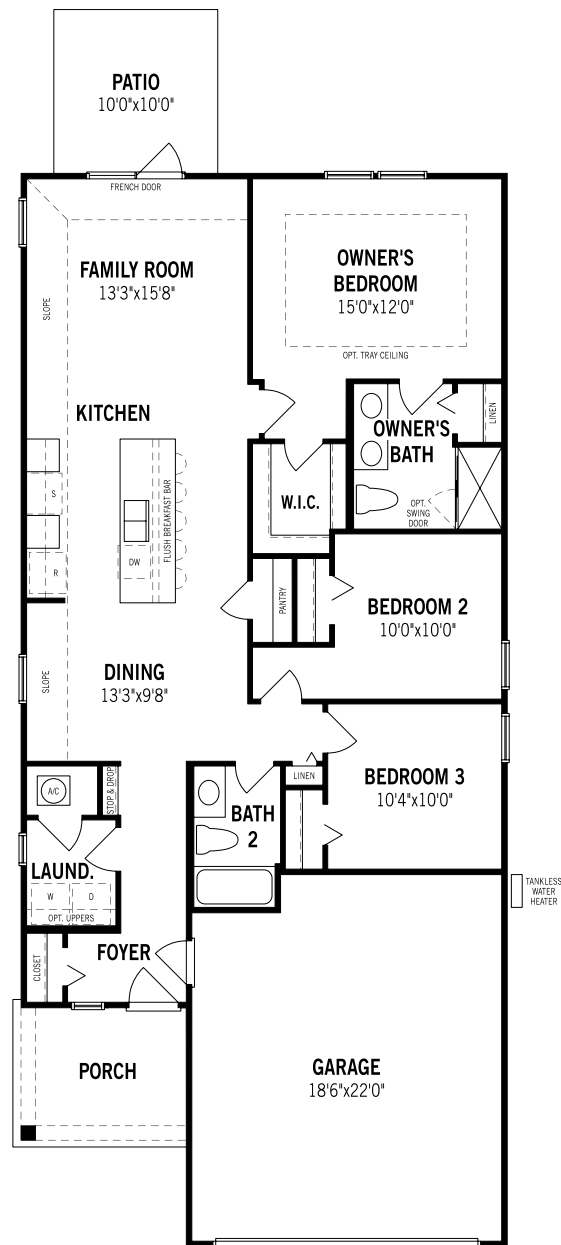

Barron - First Floor

Unselected Options: Owner's Bath Oasis, Covered Lanai

Printed on 1/6/23

Plans and elevations are artist's renderings and may contain options which are not standard on all models. Mattamy Homes reserves the right to make changes to these floorplans, specifications, dimensions and elevations without prior notice. Stated dimensions and square footage are approximate and should not be used as representation of the home's precise or actual size. Square footage of single family homes is generally based upon ANSI Z765-2003 but may vary from time to time and without notice. Square footage of multi-family homes are generally based upon ANSI BOMA Z65.1-1996 but may vary from time to time and without notice.